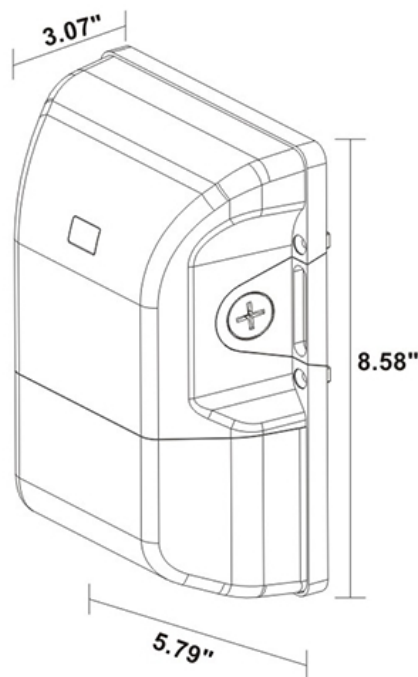

Specification:

Input Line Voltage:	100-277VAC
Input Power	15W
Input Line Frequency	60Hz
Lamp Life (Rated)	50,000hrs
Minimum Starting Temp	-20°C/-4°F
Maximum Operating Temp	40°C/104°F
CCT	5000K
CRI	≥80
Lumens	2000
CBCP	850