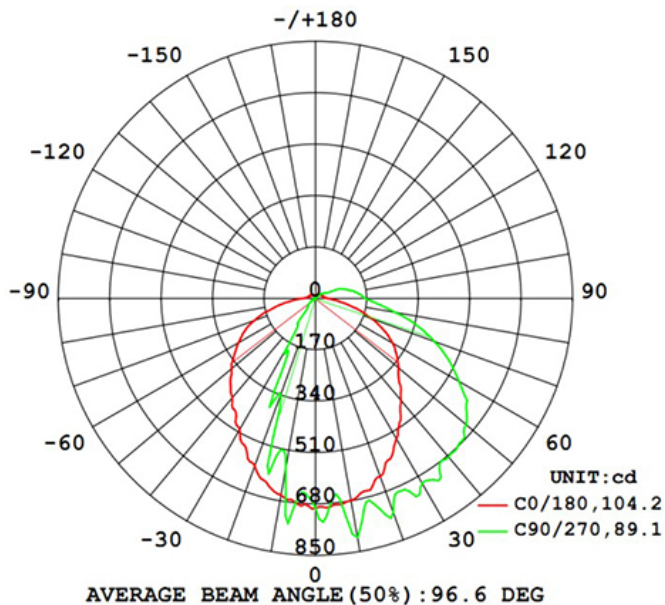

Specification:

Input Line Voltage:	100-277VAC
Input Power	15W
Input Line Frequency	60Hz
Lamp Life (Rated)	50,000hrs
Minimum Starting Temp	-20°C/-4°F
Maximum Operating Temp	40°C/104°F
CCT	5000K
CRI	≥80
Lumens	2000
CBCP	850