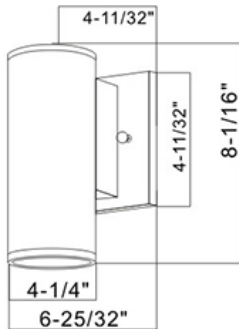

Max, Ave Beam angle of C0plane30.49

Note: The Curves indicate the illuminated area and the average illumination when the luminaire is at different distance.

WARRANTY
* 2-YEAR

Model:#	Description	wattage	lumens
LWP12TDN-BZ/CCT	12Watt LED Up or Down Cylinder Wall Sconce Bronze Color, 3CCT Color	12W	1200

* 2 Years Limited Warranty

UPC: 80680215622-4