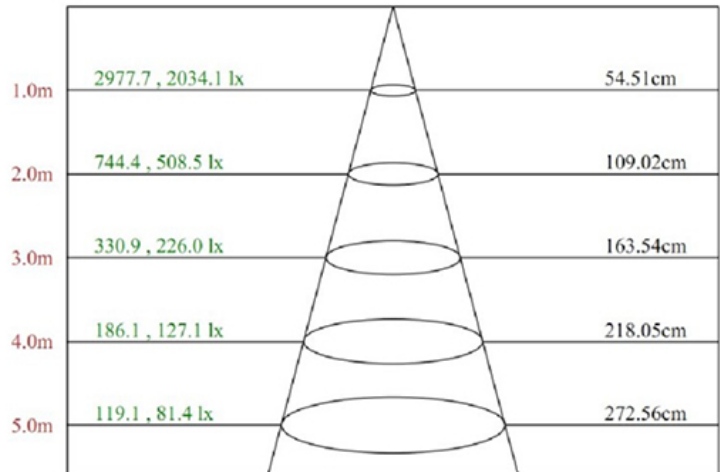

Max, Ave Beam angle of C0plane30.49

Note: The Curves indicate the illuminated area and the average illumination when the luminaire is at different distance.

WARRANTY
* 2-YEAR

Model:#	Description	wattage	lumens
LWP12TDN-BZ/CCT	12Watt LED Up or Down Cylinder Wall Sconce Bronze Color, 3CCT Color	12W	1200