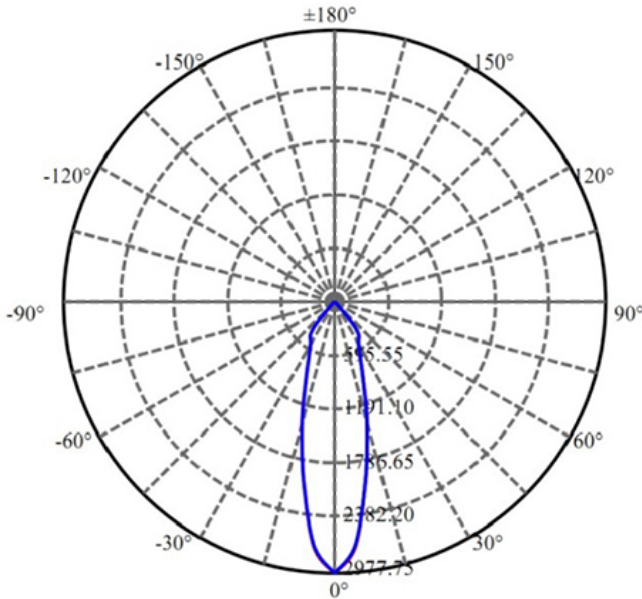

Specification:

Input Line Voltage:	120VAC
Input Power	12W
Input Line Frequency	60Hz
Lamp Life (Rated)	50,000hrs
Minimum Starting Temp	-20°C/-4°F
Maximum Operating Temp	45°C/113°F
CCT	3000K/4000K/5000K
CRI	≥80
Lumens	1200
Beam Angle	45°
CBCP	2977

Max, Ave Beam angle of C0plane30.49

Note: The Curves indicate the illuminated area and the average illumination when the luminaire is at different distance.

WARRANTY
* 2-YEAR

Model:#	Description	wattage	lumens
LWP12TDN-BZ/CCT	12Watt LED Up or Down Cylinder Wall Sconce Bronze Color, 3CCT Color	12W	1200