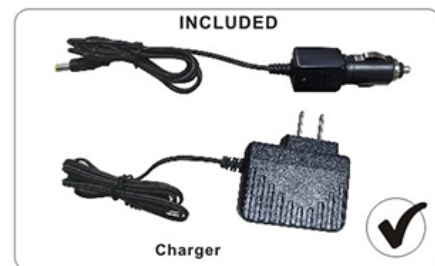

HAND HELD LED WORK LIGHT

LF10HH/DL Features:

- Will operate on Plug in Charger if battery power is out
- Rechargeable lithium battery
- Magnetic base allows you to stick to metal surfaces
- Bright white daylight color
- IP44 wet outdoor use
- 12 V and 120 V chargers included
- 2-3 hours Charging time, 3 - 4 hour Use

Specifications:

| Model# | Description | LED Wattage | Halogen Equivalent | Kelvin Color | Lumens | Lamp Life | Case Pack | Dimensions (LxWxD) | UPC Prefix 680596 |
|-----------|--------------------------|-------------|--------------------|--------------|--------|--------------|-----------|------------------------|-------------------|
| LF10HH/DL | Portable LED Flood Light | 10W | 50W | 6000K | 800 | 50,000 Hours | 6 pcs | 9.45" x 7.28" x 13.78" | 58167-3 |