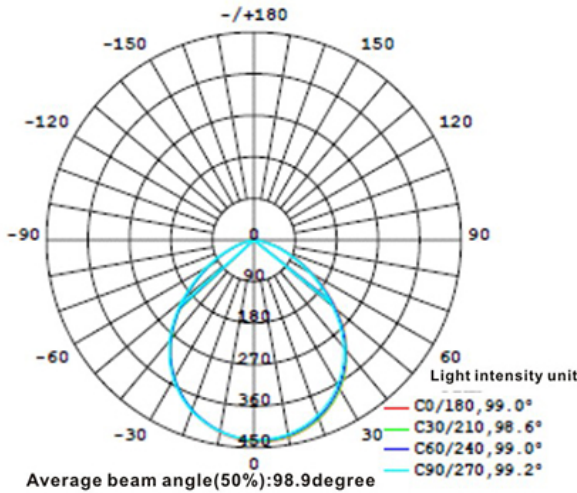

LED
TECHNOLOGY

50,000 Hours Life, 12.5Watt, 120VAC

Applications:

5" & 6" Recessed Can Kit,
Indoor And Wet Locations Use

Features:

- Adjustable CCT 3000K, 4000K and 5000K
- Replace Incandescent Save 80% Energy (100 Watt Equivalent)
- Instant Bright, High Power LED Bulb
- Smooth Dimming to 10% or Below
- Dims on Most Standard Household Dimmers
- Fits Standard 5 & 6 Inch Recess Cans
- Comes with Standard Quick Connect Plug
- Flicker Free, Tested for No Buzzing
- High Efficacy 90CRI True Color
- UL for Wet Location Application

Specification:

Input Line Voltage:	120VAC
Input Power	12.5W
Input Line Frequency	60Hz
Lamp Life (Rated)	50,000hrs
Minimum Starting Temp	-20°C/-4°F
Maximum Operating Temp	40°C/104°F
Adjustable CCT	3000K/4000K/5000K
CRI	≥90
Lumens	1000
Beam Angle	100°
CBCP	440
Dimmable	Standard Triac Dimmer

WARRANTY

2-YEAR*

Height	E Avg/E Max	Beam Angle 90° Deg	Diameter
1m	203.5, 437.31x		200.00cm
2m	50.86, 109.31x		400.00cm
3m	22.61, 48.591x		600.00cm
4m	12.72, 27.331x		800.00cm
5m	8.138, 17.491x		1000.00cm
6m	5.652, 12.151x		1200.00cm
7m	4.152, 8.9251x		1400.00cm
8m	3.179, 6.8331x		1600.00cm
9m	2.512, 5.3991x		1800.00cm
10m	2.035, 4.3731x		2000.00cm