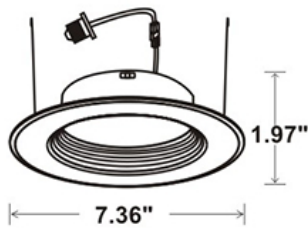

LED
TECHNOLOGY

50,000 Hours Life, 12.5Watt, 120VAC

Applications:

5" & 6" Recessed Can Kit,
Indoor And Wet Locations Use

Features:

- Adjustable CCT 3000K, 4000K and 5000K
- Replace Incandescent Save 80% Energy (100 Watt Equivalent)
- Instant Bright, High Power LED Bulb
- Smooth Dimming to 10% or Below
- Dims on Most Standard Household Dimmers
- Fits Standard 5 & 6 Inch Recess Cans
- Comes with Standard Quick Connect Plug
- Flicker Free, Tested for No Buzzing
- High Efficacy 90CRI True Color
- UL for Wet Location Application

Specification:

Input Line Voltage:	120VAC
Input Power	12.5W
Input Line Frequency	60Hz
Lamp Life (Rated)	50,000hrs
Minimum Starting Temp	-20°C/-4°F
Maximum Operating Temp	40°C/104°F
Adjustable CCT	3000K/4000K/5000K
CRI	≥90
Lumens	1000
Beam Angle	100°
CBCP	440
Dimmable	Standard Triac Dimmer

WARRANTY

2-YEAR*

Height	E Avg/E Max	Beam Angle 90° Deg	Diameter
1m	203.5, 437.31x		200.00cm
2m	50.86, 109.31x		400.00cm
3m	22.61, 48.591x		600.00cm
4m	12.72, 27.331x		800.00cm
5m	8.138, 17.491x		1000.00cm
6m	5.652, 12.151x		1200.00cm
7m	4.152, 8.9251x		1400.00cm
8m	3.179, 6.8331x		1600.00cm
9m	2.512, 5.3991x		1800.00cm
10m	2.035, 4.3731x		2000.00cm

Note: The curves indicate the illuminated area and the average illumination when the luminaire is at different distance.

Model:#	Description	wattage	lumens	Socket
LC12RT6-B/CCT	6 Inch Dimmable, Baffled Retrofit Can Kit 3CCT	12.5W	1000	E26