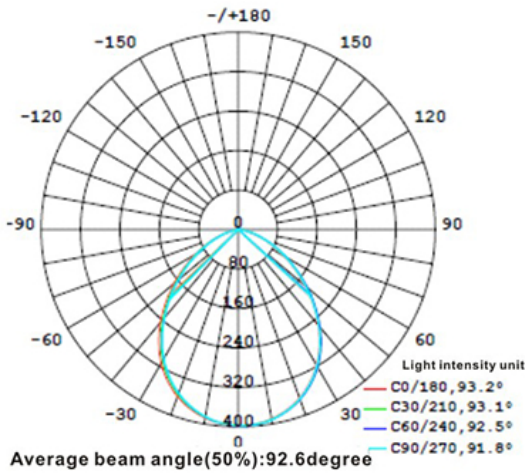

LED
TECHNOLOGY

50,000 Hours Life, 10 Watt, 120VAC, 90CRI

Applications:

4" Recessed Can Kit,
Indoor And Damp Locations Use

Features:

- Adjustable CCT 2700K, 4000K and 5000K
- Replace Incandescent Save 80% Energy (75 Watt Equivalent)
- Instant Bright, High Power LED Bulb
- Smooth Dimming to 10% or Below
- Dims on Most Standard Household Dimmers
- Fits Standard 4 Inch Recess Cans
- Comes with Standard Quick Connect Plug
- Flicker Free, Tested for No Buzzing
- High Efficacy 90CRI True Color

Specification:

Input Line Voltage:	120VAC
Input Power	10W
Input Line Frequency	60Hz
Lamp Life (Rated)	50,000hrs
Minimum Starting Temp	-20°C/-4°F
Maximum Operating Temp	40°C/104°F
Adjustable CCT	2700K/4000K/5000K
CRI	≥90
Lumens	800
Beam Angle	95°
CBCP	400
Dimmable	Standard Triac Dimmer

Note: The curves indicate the illuminated area and the average illumination when the luminaire is at different distance.

WARRANTY
2-YEAR*

Model:#	Description	wattage	lumens	Socket
LC10RT4-S/CCT	4 Inch Dimmable, Smooth Retrofit Can Kit 3CCT	10W	800	E26
LC10RT4-S/CCT/4PK	4 Inch Dimmable, Smooth Retrofit Can Kit 3CCT, 4-Pack	10W	800	E26