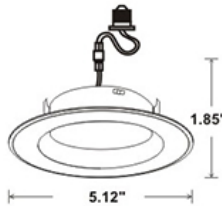

LED
TECHNOLOGY

50,000 Hours Life, 10 Watt, 120VAC, 90CRI

Applications:

4" Recessed Can Kit,
Indoor And Damp Locations Use

Features:

- Adjustable CCT 2700K, 4000K and 5000K
- Replace Incandescent Save 80% Energy (75 Watt Equivalent)
- Instant Bright, High Power LED Bulb
- Smooth Dimming to 10% or Below
- Dims on Most Standard Household Dimmers
- Fits Standard 4 Inch Recess Cans
- Comes with Standard Quick Connect Plug
- Flicker Free, Tested for No Buzzing
- High Efficacy 90CRI True Color

Specification:

Input Line Voltage:	120VAC
Input Power	10W
Input Line Frequency	60Hz
Lamp Life (Rated)	50,000hrs
Minimum Starting Temp	-20°C/-4°F
Maximum Operating Temp	40°C/104°F
Adjustable CCT	2700K/4000K/5000K
CRI	≥90
Lumens	800
Beam Angle	95°
CBCP	400
Dimmable	Standard Triac Dimmer

Note: The curves indicate the illuminated area and the average illumination when the luminaire is at different distance.

WARRANTY
2-YEAR*

Model:#	Description	wattage	lumens	Socket
LC10RT4-S/CCT	4 Inch Dimmable, Smooth Retrofit Can Kit 3CCT	10W	800	E26
LC10RT4-S/CCT/4PK	4 Inch Dimmable, Smooth Retrofit Can Kit 3CCT, 4-Pack	10W	800	E26