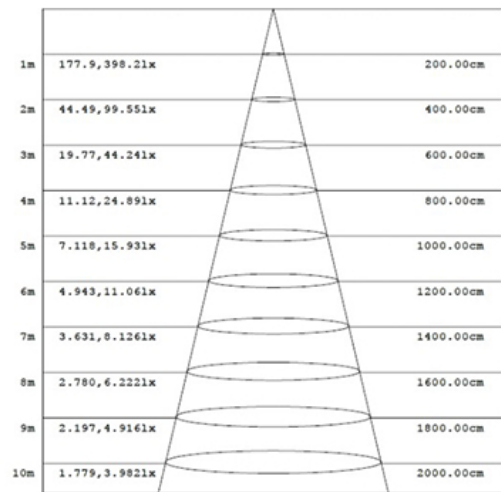

LED
TECHNOLOGY

50,000 Hours Life, 10 Watt, 120VAC, 90CRI

Applications:

4" Recessed Can Kit,
Indoor And Damp Locations Use

Features:

- Adjustable CCT 2700K, 4000K and 5000K
- Replace Incandescent Save 80% Energy (75 Watt Equivalent)
- Instant Bright, High Power LED Bulb
- Smooth Dimming to 10% or Below
- Dims on Most Standard Household Dimmers
- Fits Standard 4 Inch Recess Cans
- Comes with Standard Quick Connect Plug
- Flicker Free, Tested for No Buzzing
- High Efficacy 90CRI True Color

Specification:

Input Line Voltage:	120VAC
Input Power	10W
Input Line Frequency	60Hz
Lamp Life (Rated)	50,000hrs
Minimum Starting Temp	-20°C/-4°F
Maximum Operating Temp	40°C/104°F
Adjustable CCT	2700K/4000K/5000K
CRI	≥90
Lumens	800
Beam Angle	95°
CBCP	400
Dimmable	Standard Triac Dimmer

Note: The curves indicate the illuminated area and the average illumination when the luminaire is at different distance.

WARRANTY
2-YEAR*

Model:#	Description	wattage	lumens	Socket
LC10RT4-S/CCT	4 Inch Dimmable, Smooth Retrofit Can Kit 3CCT	10W	800	E26
LC10RT4-S/CCT/4PK	4 Inch Dimmable, Smooth Retrofit Can Kit 3CCT, 4-Pack	10W	800	E26