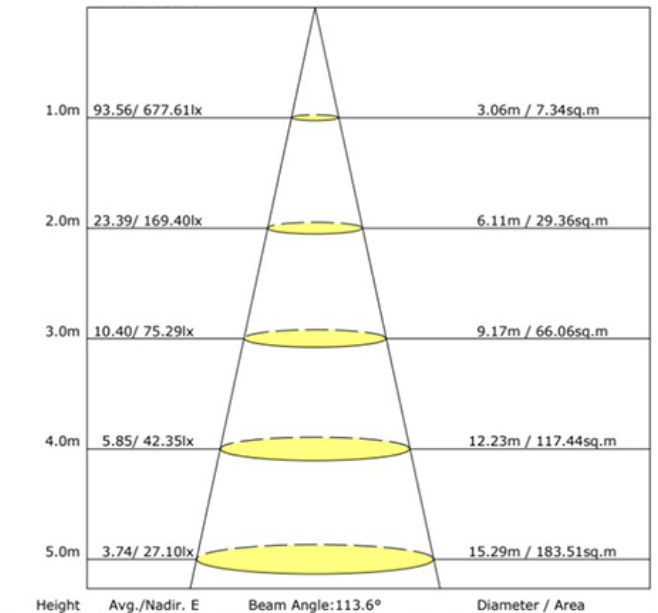

Luminous Intensity Distribution Curve

Average Diffuse Angle(50%): 55.1° Unit: cd

— C0-C180 — C90-C270 — G5

WARRANTY
1-YEAR *

Note: The curves indicate the illuminated area and the average illumination when the luminaire is at different distance.