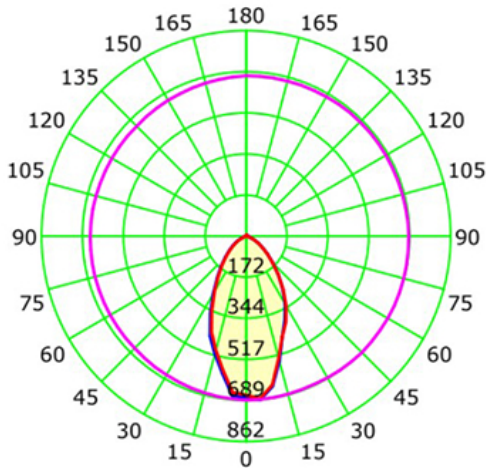

LED
TECHNOLOGY

25,000 Hours Life, 10 Watt, 120VAC

Applications:

Track Lighting, Spot Lighting, Display Lighting, Recessed Can, Indoor or Outdoor Wet Locations Use

Features:

- Replace halogen PAR 30 lamps and save 80% energy (75watt equivalent)
- Instant bright, high power LED bulb
- Rated life of 25,000 Hr can be exceeded when operated on dimmed level, smooth dimming to 10% or below
- Dims on most standard household dimmers
- High efficacy 90cri true color

Specification:

Input Line Voltage:	120VAC
Input Power	10W
Input Line Frequency	60Hz
Lamp Life (Rated)	25,000hrs
Minimum Starting Temp	-20°C/-4°F
Maximum Operating Temp	40°C/104°F
CCT	3000K/5000K
CRI	≥90
Lumens	800/800
CBCP	689
Beam Angle	40°
Dimmable	Standard Triac Dimmer

Luminous Intensity Distribution Curve

Average Diffuse Angle(50%): 55.1° Unit: cd

— C0-C180 — C90-C270 — G5

WARRANTY
1-YEAR *

Note: The curves indicate the illuminated area and the average illumination when the luminaire is at different distance.