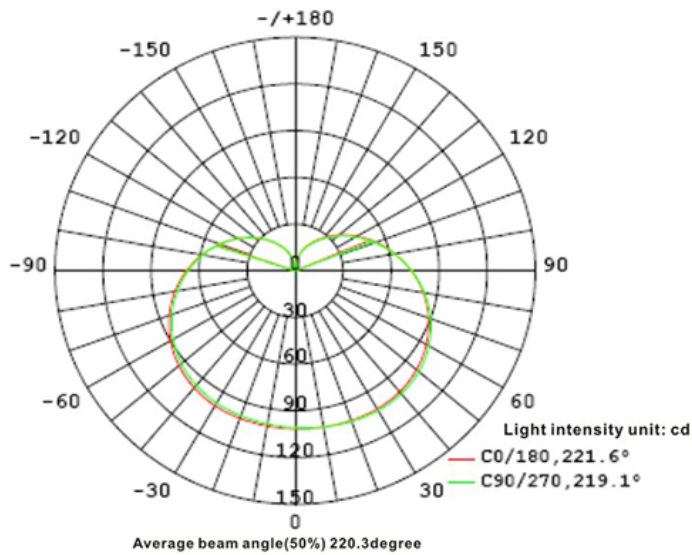

### Specification:

Input Line Voltage:	120VAC
Input Power:	12W
Input Line Frequency:	60Hz
Lamp Life (Rated):	15,000hrs
Minimum Starting Temp:	-20°C/-4°F
Maximum Operating Temp:	40°C/104°F
CCT:	2700K/5000k
CRI:	≥90
Lumens:	1050