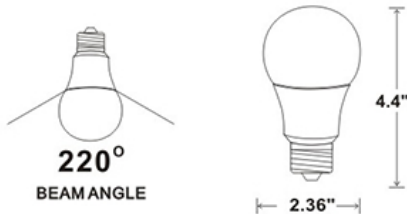

WARRANTY
2-YEAR *

Model:#	Description Per Bulb	wattage Per Bulb	Incandescent Equivalent Per Bulb	lumens	base
LB75A-WW/2PK	13Watt A Bulb Warm White (Packed: 2 Per Box)	13W	75W	1050	E26
LB75A-DL/2PK	13Watt A Bulb Warm White (Packed: 2 Per Box)	13W	75W	1050	E26

*Based on 3hours usage a day
Not for full enclosed fixtures

For open air fixtures only
(Not Dimmable)

UPC: LB75A-WW/2PK 80680215410-7
LB75A-DL/2PK 80680215459-6

Cyber Tech Lighting, Inc.
331 S. Hale Ave. Fullerton, CA 92831 USA.
Tel: 714-870-0794, 1-877-60CYBER Fax: 714-870-0795
www.cybertechlighting.com