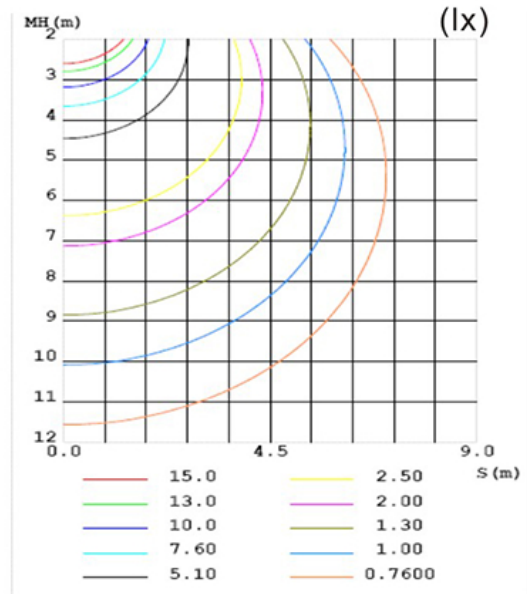

### Specification:

Input Line Voltage:	120VAC
Input Power:	12W
Input Line Frequency:	60Hz
Lamp Life (Rated):	15,000hrs
Minimum Starting Temp:	-20°C/-4°F
Maximum Operating Temp:	40°C/104°F
CCT:	2700K/5000k
CRI:	≥90
Lumens:	1050