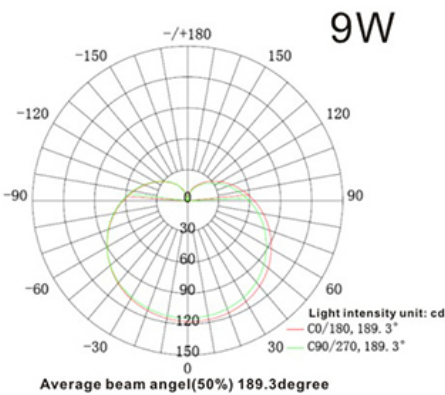

LED
TECHNOLOGY

**15,000 Hours Life, 6 Watt(40Watt Equivalent)
&9Watt(60Watt Equivalent), 120VAC**

Applications:

Pendants, Desk Lamps, Wall Fixtures, Table lamps

Features:

- Replace Existing 40 Watt(6 watt) & 60 Watt(9watt) Incandescent Lamps
- Instant On, High Power LED Bulb
- Rated Life Of 15,000 Hr
- Not Dimmable
- No UV Or Infrared Radiation, Contains No Mercury

Specification:

Input Line Voltage:	120VAC
Input Power	6W/9W
Input Line Frequency	60Hz
Lamp Life (Rated)	15,000hrs
Minimum Starting Temp	-20°C/-4°F
Maximum Operating Temp	40°C/104°F
CCT	2700K
CRI	≥80
Lumens	470/800