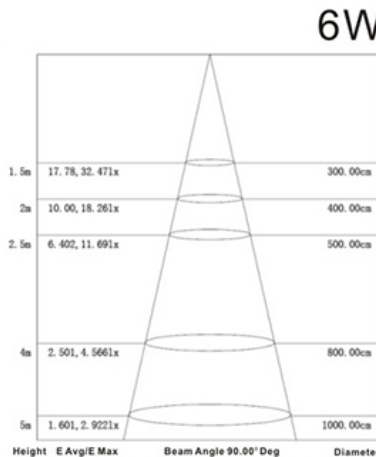

LED
TECHNOLOGY

**15,000 Hours Life, 6 Watt(40Watt Equivalent)
&9Watt(60Watt Equivalent), 120VAC**

Applications:

Pendants, Desk Lamps, Wall Fixtures, Table lamps

Features:

- Replace Existing 40 Watt(6 watt) & 60 Watt(9watt) Incandescent Lamps
- Instant On, High Power LED Bulb
- Rated Life Of 15,000 Hr
- Not Dimmable
- No UV Or Infrared Radiation, Contains No Mercury

Specification:

Input Line Voltage:	120VAC
Input Power	6W/9W
Input Line Frequency	60Hz
Lamp Life (Rated)	15,000hrs
Minimum Starting Temp	-20°C/-4°F
Maximum Operating Temp	40°C/104°F
CCT	2700K
CRI	≥80
Lumens	470/800