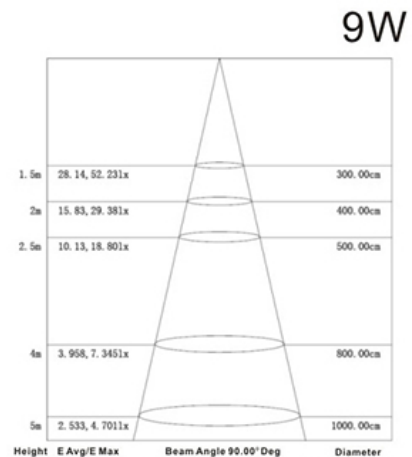

WARRANTY
2-YEAR *

Model:#	Description Per Bulb	wattage Per Bulb	Incandescent Equivalent Per Bulb	lumens	base
LB40A-WW/2PK	6Watt A Bulb Warm White (Packed: 2 Per Box)	6W	40W	470	E26
LB60A-WW/2PK	9Watt A Bulb Warm White (Packed: 2 Per Box)	9W	60W	800	E26

*Based on 3hours usage a day
Not for full enclosed fixtures

For open air fixtures only
(Not Dimmable)

UPC: LB40A-WW/2P 80680215408-4
LB60A-WW/2P 80680215409-1