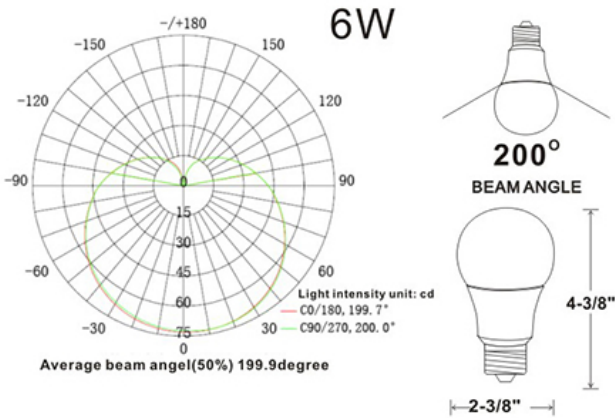

LED
TECHNOLOGY

**15,000 Hours Life, 6 Watt(40Watt Equivalent)
&9Watt(60Watt Equivalent), 120VAC**

Applications:

Pendants, Desk Lamps, Wall Fixtures, Table lamps

Features:

- Replace Existing 40 Watt(6 watt) & 60 Watt(9watt) Incandescent Lamps
- Instant On, High Power LED Bulb
- Rated Life Of 15,000 Hr
- Not Dimmable
- No UV Or Infrared Radiation, Contains No Mercury

Specification:

Input Line Voltage:	120VAC
Input Power	6W/9W
Input Line Frequency	60Hz
Lamp Life (Rated)	15,000hrs
Minimum Starting Temp	-20°C/-4°F
Maximum Operating Temp	40°C/104°F
CCT	2700K
CRI	≥80
Lumens	470/800