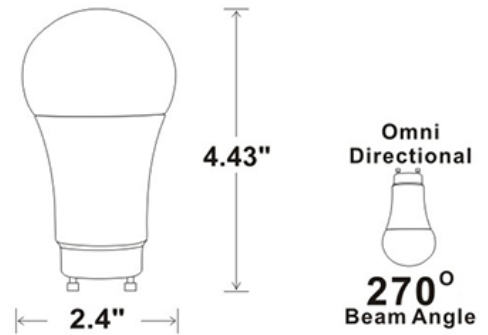

Specification:

Input Line Voltage:..... 120VAC
Input Power..... 10W
Input Line Frequency..... 60Hz
Lamp Life (Rated)..... 15,000hrs
Minimum Starting Temp..... -21°C/-6°F
Maximum Operating Temp..... 54°C/130°F
CCT..... 3000K
CRI..... ≥80
CBCP..... 195
Lumens..... 800
Dimmable..... Standard Triac Dimmer