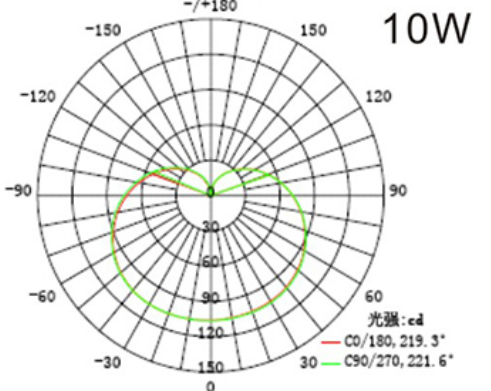

LED
TECHNOLOGY

**25,000 Hours Life, 5.5 Watt(40Watt Equivalent)
& 10Watt(60Watt Equivalent), 120VAC**

Applications:

Pendants, Desk Lamps, Wall Fixtures, Table lamps

Features:

- Replace Existing 40 Watt(5.5 watt) & 60 Watt(10 watt) Incandescent Lamps
- Instant On, High Power LED Bulb
- Rated Life Of 15,000 Hr and 25,000 Hr Can Be Exceeded When Operated On Dimmed Level
- Dims On Most Standard Household Dimmers
- Contains No Mercury
- No UV Or Infrared Radiation
- High CRI Lamp

Specification:

Input Line Voltage:	120VAC
Input Power	5.5W/10W
Input Line Frequency	60Hz
Lamp Life (Rated)	15,000hrs/25,000hrs
Minimum Starting Temp	-20°C/-4°F
Maximum Operating Temp	40°C/104°F
CCT	2700K/5000K
CRI	≥80/90
Lumens	450/800
Dimmable	Standard Triac Dimmer
CBCP	68/107

Model:#	Description Per Bulb	Wattage Per Bulb	Incandescent Equivalent (Per Bulb)	Lumens	Base
LB40A-D/WW	5.5Watt A Bulb Warm White Dimmable (Packed: 1 Per Color Box)	5.5W	40W	450	E26
LB40A-D/DL	5.5Watt A Bulb Day Light Dimmable (Packed: 1 Per Color Box)	5.5W	40W	450	E26
LB40A-D/WW/2PK	5.5Watt A Bulb Warm White Dimmable 2 Pack (Packed: 2 Per Color Box)	5.5W	40W	450	E26
LB60A-D/WW	10Watt A Bulb Warm White Dimmable (Packed: 1 Per Color Box)	10W	60W	800	E26
LB60A-D/DL	10Watt A Bulb Day Light Dimmable (Packed: 1 Per Color Box)	10W	60W	800	E26
LB60A-D/WW/2PK	10Watt A Bulb Warm White Dimmable 2 Pack (Packed: 2 Per Color Box)	10W	60W	800	E26