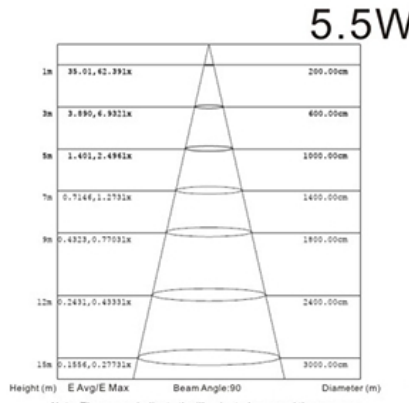

LED
TECHNOLOGY

**25,000 Hours Life, 5.5 Watt(40Watt Equivalent)
& 10Watt(60Watt Equivalent), 120VAC**

Applications:

Pendants, Desk Lamps, Wall Fixtures, Table lamps

Features:

- Replace Existing 40 Watt(5.5 watt) & 60 Watt(10 watt) Incandescent Lamps
- Instant On, High Power LED Bulb
- Rated Life Of 15,000 Hr and 25,000 Hr Can Be Exceeded When Operated On Dimmed Level
- Dims On Most Standard Household Dimmers
- Contains No Mercury
- No UV Or Infrared Radiation
- High CRI Lamp

Specification:

Input Line Voltage:	120VAC
Input Power	5.5W/10W
Input Line Frequency	60Hz
Lamp Life (Rated)	15,000hrs/25,000hrs
Minimum Starting Temp	-20°C/-4°F
Maximum Operating Temp	40°C/104°F
CCT	2700K/5000K
CRI	≥80/90
Lumens	450/800
Dimmable	Standard Triac Dimmer
CBCP	68/107

Model:#	Description Per Bulb	Wattage Per Bulb	Incandescent Equivalent (Per Bulb)	Lumens	Base
LB40A-D/WW	5.5Watt A Bulb Warm White Dimmable (Packed: 1 Per Color Box)	5.5W	40W	450	E26
LB40A-D/DL	5.5Watt A Bulb Day Light Dimmable (Packed: 1 Per Color Box)	5.5W	40W	450	E26
LB40A-D/WW/2PK	5.5Watt A Bulb Warm White Dimmable 2 Pack (Packed: 2 Per Color Box)	5.5W	40W	450	E26
LB60A-D/WW	10Watt A Bulb Warm White Dimmable (Packed: 1 Per Color Box)	10W	60W	800	E26
LB60A-D/DL	10Watt A Bulb Day Light Dimmable (Packed: 1 Per Color Box)	10W	60W	800	E26
LB60A-D/WW/2PK	10Watt A Bulb Warm White Dimmable 2 Pack (Packed: 2 Per Color Box)	10W	60W	800	E26