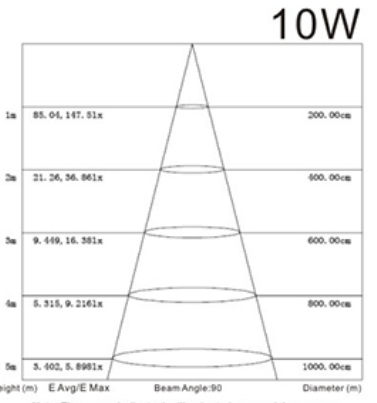

LED
TECHNOLOGY

**25,000 Hours Life, 5.5 Watt(40Watt Equivalent)
& 10Watt(60Watt Equivalent), 120VAC**

Applications:

Pendants, Desk Lamps, Wall Fixtures, Table lamps

Features:

- Replace Existing 40 Watt(5.5 watt) & 60 Watt(10 watt) Incandescent Lamps
- Instant On, High Power LED Bulb
- Rated Life Of 15,000 Hr and 25,000 Hr Can Be Exceeded When Operated On Dimmed Level
- Dims On Most Standard Household Dimmers
- Contains No Mercury
- No UV Or Infrared Radiation
- High CRI Lamp

Specification:

Input Line Voltage:	120VAC
Input Power	5.5W/10W
Input Line Frequency	60Hz
Lamp Life (Rated)	15,000hrs/25,000hrs
Minimum Starting Temp	-20°C/-4°F
Maximum Operating Temp	40°C/104°F
CCT	2700K/5000K
CRI	≥80/90
Lumens	450/800
Dimmable	Standard Triac Dimmer
CBCP	68/107

Model:#	Description Per Bulb	Wattage Per Bulb	Incandescent Equivalent (Per Bulb)	Lumens	Base
LB40A-D/WW	5.5Watt A Bulb Warm White Dimmable (Packed: 1 Per Color Box)	5.5W	40W	450	E26
LB40A-D/DL	5.5Watt A Bulb Day Light Dimmable (Packed: 1 Per Color Box)	5.5W	40W	450	E26
LB40A-D/WW/2PK	5.5Watt A Bulb Warm White Dimmable 2 Pack (Packed: 2 Per Color Box)	5.5W	40W	450	E26
LB60A-D/WW	10Watt A Bulb Warm White Dimmable (Packed: 1 Per Color Box)	10W	60W	800	E26
LB60A-D/DL	10Watt A Bulb Day Light Dimmable (Packed: 1 Per Color Box)	10W	60W	800	E26
LB60A-D/WW/2PK	10Watt A Bulb Warm White Dimmable 2 Pack (Packed: 2 Per Color Box)	10W	60W	800	E26