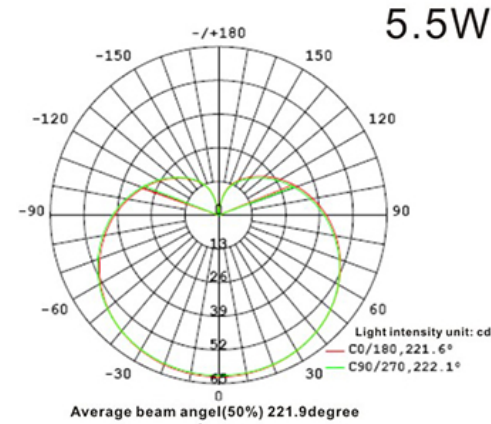

LED
TECHNOLOGY

**25,000 Hours Life, 5.5 Watt(40Watt Equivalent)
& 10Watt(60Watt Equivalent), 120VAC**

Applications:

Pendants, Desk Lamps, Wall Fixtures, Table lamps

Features:

- Replace Existing 40 Watt(5.5 watt) & 60 Watt(10 watt) Incandescent Lamps
- Instant On, High Power LED Bulb
- Rated Life Of 15,000 Hr and 25,000 Hr Can Be Exceeded When Operated On Dimmed Level
- Dims On Most Standard Household Dimmers
- Contains No Mercury
- No UV Or Infrared Radiation
- High CRI Lamp

Specification:

Input Line Voltage:	120VAC
Input Power	5.5W/10W
Input Line Frequency	60Hz
Lamp Life (Rated)	15,000hrs/25,000hrs
Minimum Starting Temp	-20°C/-4°F
Maximum Operating Temp	40°C/104°F
CCT	2700K/5000K
CRI	≥80/90
Lumens	450/800
Dimmable	Standard Triac Dimmer
CBCP	68/107

Model:#	Description Per Bulb	Wattage Per Bulb	Incandescent Equivalent (Per Bulb)	Lumens	Base
LB40A-D/WW	5.5Watt A Bulb Warm White Dimmable (Packed: 1 Per Color Box)	5.5W	40W	450	E26
LB40A-D/DL	5.5Watt A Bulb Day Light Dimmable (Packed: 1 Per Color Box)	5.5W	40W	450	E26
LB40A-D/WW/2PK	5.5Watt A Bulb Warm White Dimmable 2 Pack (Packed: 2 Per Color Box)	5.5W	40W	450	E26
LB60A-D/WW	10Watt A Bulb Warm White Dimmable (Packed: 1 Per Color Box)	10W	60W	800	E26
LB60A-D/DL	10Watt A Bulb Day Light Dimmable (Packed: 1 Per Color Box)	10W	60W	800	E26
LB60A-D/WW/2PK	10Watt A Bulb Warm White Dimmable 2 Pack (Packed: 2 Per Color Box)	10W	60W	800	E26