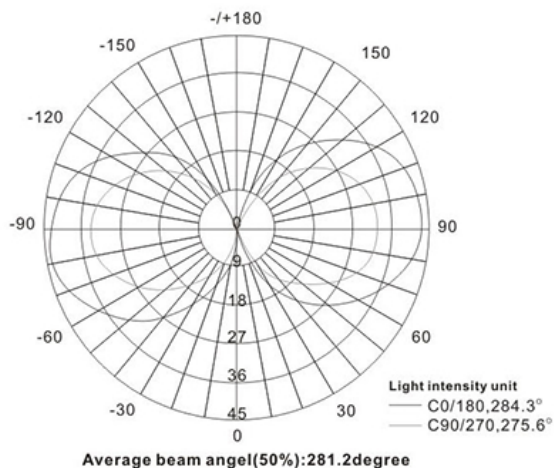

LED

15,000 Hours Life, 4Watt, 120VAC

Applications:

Vintage Lamp

Pendants, Desk Lamps, Outdoor Covered Lanterns

Features:

- Replace Existing 40W Incandescent And Save 80% Energy
- Instant On, Instant Bright, Lasts Up To 15,000 Hours
- No UV Or Infrared Radiation
- Warm White, 2200 Kelvin, Yellow Vintage Coated Glass
- Center Filament Design Creates Incandescent Sparkle Effect

Catalog Number

Notes

Type

Specification:

Input Line Voltage:..... 120VAC
 Input Power..... 4W
 Input Line Frequency..... 60Hz
 Lamp Life (Rated)..... 15,000hrs
 Minimum Starting Temp..... -21°C/-6°F
 Maximum Operating Temp..... 54°C/130°F
 CCT..... 2200K
 CRI..... ≥80
 Lumens..... 300

WARRANTY

1-YEAR *

Model:#	Description	wattage	lumens	base
LB4T10-VINT/22K	4 Watt T-10 Vintage Lamp, Warm White	4W	300	E26

*Based on 3hours usage a day (Not Dimmable)

UPC: 680596-582397