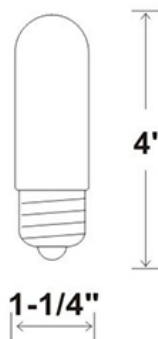

WARRANTY

1-YEAR *

Model:#	Description	wattage	lumens	base
LB4T10-VINT/22K	4 Watt T-10 Vintage Lamp, Warm White	4W	300	E26

*Based on 3hours usage a day (Not Dimmable)

UPC: 680596-582397