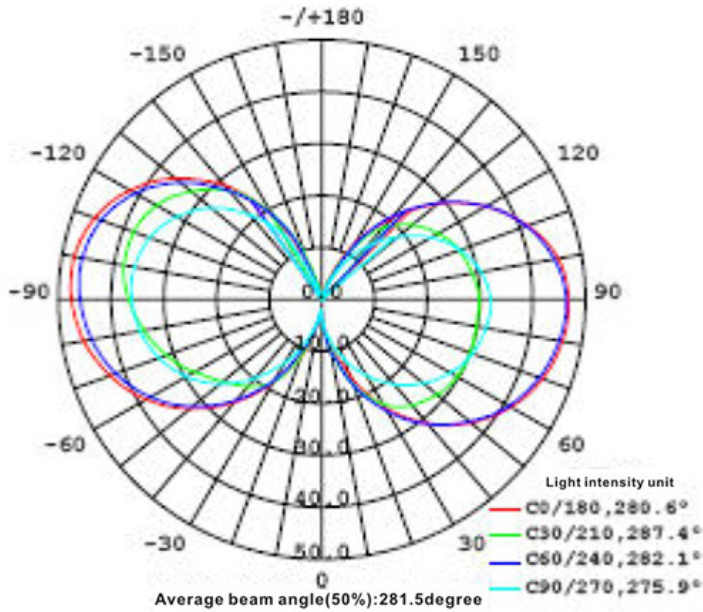

**LED**  
TECHNOLOGY

15,000 Hours Life, 4.5Watt, 120VAC

**Applications:**

Chandeliers, Wall Sconces, Wall Lanterns, Pendants

**Features:**

- Replace Existing 40W Incandescent And Save 80% Energy
- Instant On, Instant Bright, Lasts Up To 15,000 Hours
- No UV Or Infrared Radiation
- Warm White, 2700 Kelvin
- Center Filament Design Creates Incandescent Sparkle Effect

**Specification:**

Input Line Voltage:	120VAC
Input Power	4.5W
Input Line Frequency	60Hz
Lamp Life (Rated)	15,000hrs
Minimum Starting Temp	-21°C/-6°F
Maximum Operating Temp	54°C/130°F
CCT	2700K
CRI	≥80
Dimmable	Standard Triac Dimmer
Lumens	350