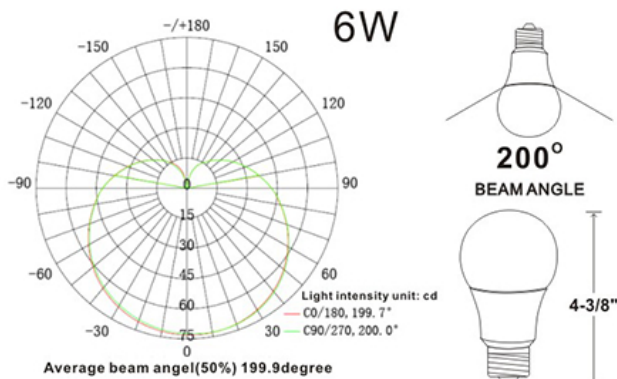

LED
TECHNOLOGY

**15,000 Hours Life, 6 Watt(40Watt Equivalent)
&9Watt(60Watt Equivalent), 120VAC**

Applications:

Pendants, Desk Lamps, Wall Fixtures, Table lamps

Features:

- Replace Existing 40 Watt(6 watt) & 60 Watt(9watt) Incandescent Lamps
- Instant On, High Power LED Bulb
- Rated Life Of 15,000 Hr
- Not Dimmable

Specification:

Input Line Voltage:	120VAC
Input Power	6W/9W
Input Line Frequency	60Hz
Lamp Life (Rated)	15,000hrs
Minimum Starting Temp	-20°C/-4°F
Maximum Operating Temp	40°C/104°F
CCT	2700K/5000K
CRI	≥80
Lumens	470/800

Model:#	Description Per Bulb	wattage Per Bulb	Incandescent Equivalent Per Bulb	lumens	base
LB40A-WW/6PK	6Watt A Bulb Warm White (Packed: 6 Per Display Box)	6W	40W	470	E26
LB40A-DL/6PK	6Watt A Bulb Day Light (Packed: 6 Per Display Box)	6W	40W	470	E26
LB60A-WW/6PK	9Watt A Bulb Warm White (Packed: 6 Per Display Box)	9W	60W	800	E26
LB60A-WW/12PK	9Watt A Bulb Warm White (Packed: 12 Per Display Box)	9W	60W	800	E26
LB60A-DL/6PK	9Watt A Bulb Day Light (Packed: 6 Per Display Box)	9W	60W	800	E26