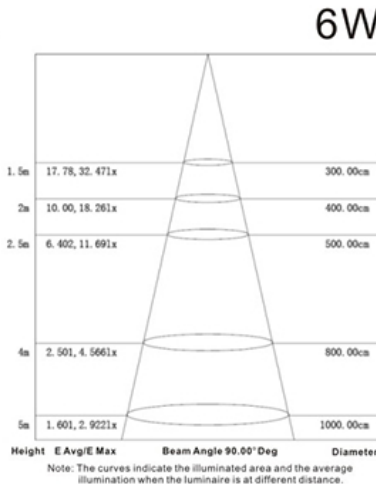

LED
TECHNOLOGY

**15,000 Hours Life, 6 Watt(40Watt Equivalent)
&9Watt(60Watt Equivalent), 120VAC**

Applications:

Pendants, Desk Lamps, Wall Fixtures, Table lamps

Features:

- Replace Existing 40 Watt(6 watt) & 60 Watt(9watt) Incandescent Lamps
- Instant On, High Power LED Bulb
- Rated Life Of 15,000 Hr
- Not Dimmable

Specification:

Input Line Voltage:	120VAC
Input Power	6W/9W
Input Line Frequency	60Hz
Lamp Life (Rated)	15,000hrs
Minimum Starting Temp	-20°C/-4°F
Maximum Operating Temp	40°C/104°F
CCT	2700K/5000K
CRI	≥80
Lumens	470/800