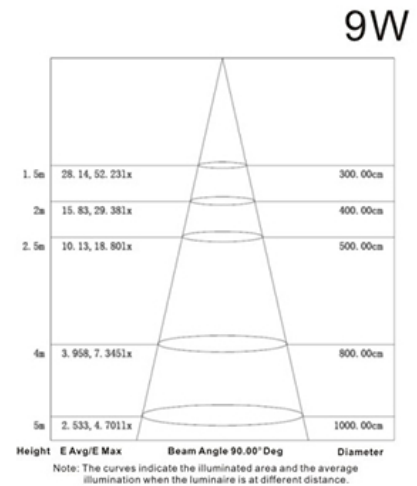

Specification:

Input Line Voltage:	120VAC
Input Power	6W/9W
Input Line Frequency	60Hz
Lamp Life (Rated)	15,000hrs
Minimum Starting Temp	-20°C/-4°F
Maximum Operating Temp	40°C/104°F
CCT	2700K/5000K
CRI	≥80
Lumens	470/800