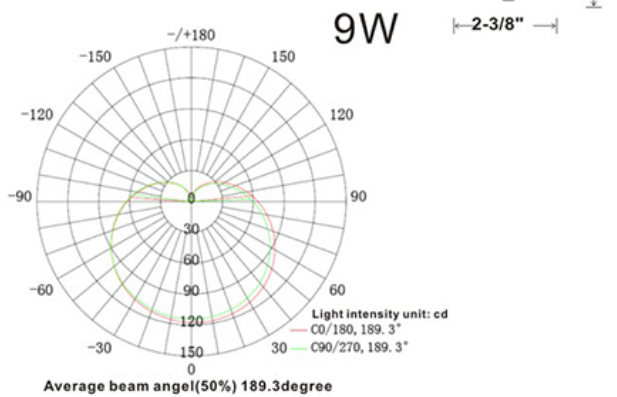

LED
TECHNOLOGY

**15,000 Hours Life, 6 Watt(40Watt Equivalent)
&9Watt(60Watt Equivalent), 120VAC**

Applications:

Pendants, Desk Lamps, Wall Fixtures, Table lamps

Features:

- Replace Existing 40 Watt(6 watt) & 60 Watt(9watt) Incandescent Lamps
- Instant On, High Power LED Bulb
- Rated Life Of 15,000 Hr
- Not Dimmable

Specification:

Input Line Voltage:	120VAC
Input Power	6W/9W
Input Line Frequency	60Hz
Lamp Life (Rated)	15,000hrs
Minimum Starting Temp	-20°C/-4°F
Maximum Operating Temp	40°C/104°F
CCT	2700K/5000K
CRI	≥80
Lumens	470/800