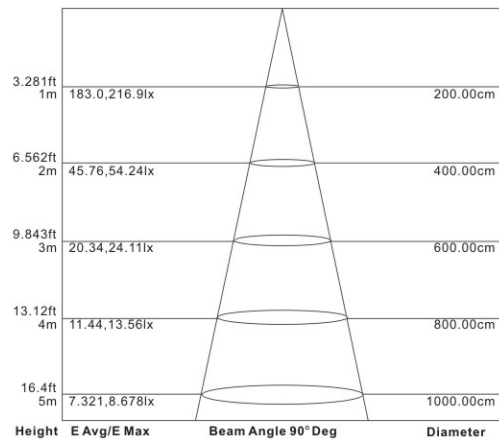

Specification:

Input Line Voltage:	120-277VAC
Input Power:	36W
Input Line Frequency:	60Hz
Lamp Life (Rated):	40,000hrs
Minimum Starting Temp:	-20°C/-4°F
Maximum Operating Temp:	40°C/104°F
CCT:	3000K/5000K
CRI:	≥82
Lumens:	4200/4750
Beam Angle:	Omni Directional
IP Rating:	64
CBCP:	450/499