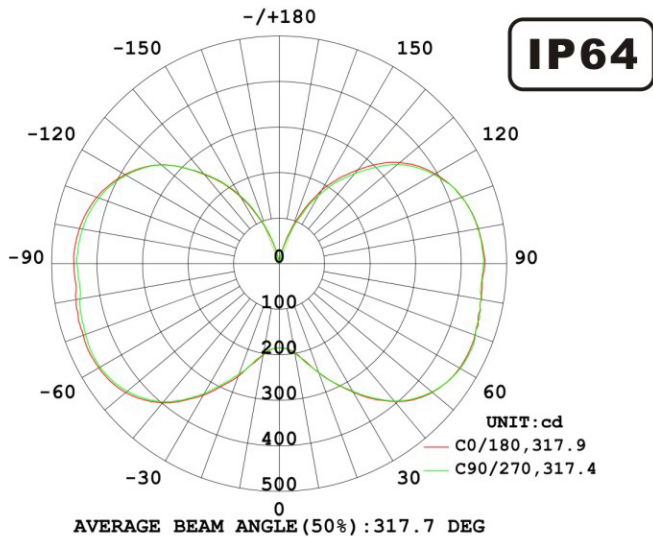

Features:

- Replace 150W HID Lamp And Save
- Instant On High Power LED Bulb Last Up To 40,000 Hours
- Direct Power Connection, 120 To 277 Volts
- Contains No Mercury
- Extruded/Cut Aluminum Body For High Heat Dissipation
- No UV Or Infrared Radiation