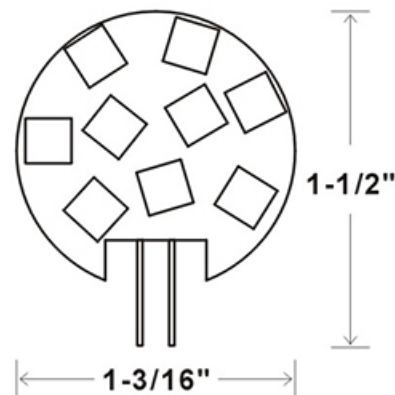

Specification:

Input Line Voltage:	10-12V AC/DC
Input Power	2W
Input Line Frequency	60Hz
Lamp Life (Rated)	12,000hrs
Minimum Starting Temp	-20°C
Maximum Operating Temp	40°C
CCT	3000K
CRI	80
Lumens	120
Dimmable	LED Dimmer