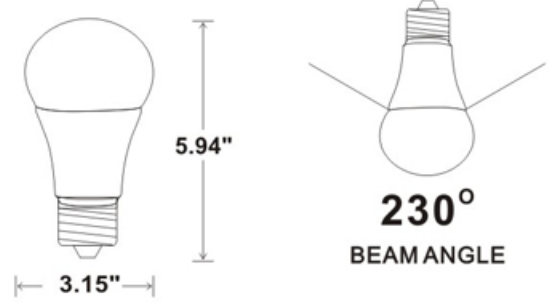

LED
TECHNOLOGY

**25,000 Hours Life, 26 Watt (200Watt Equivalent),
120VAC**

Applications:

Pendants, Desk Lamps, Wall Fixtures, Table lamps

Features:

- Replace 200 Watt Incandescent Lamps
- Instant On, High Power LED Bulb
- Rated Life Of 25,000 Hr
- Dimmable
- A23 Lamp Type

Specification:

Input Line Voltage:	120VAC
Input Power:	26W
Input Line Frequency:	60Hz
Lamp Life (Rated):	25,000hrs
Minimum Starting Temp:	-20°C/-4°F
Maximum Operating Temp:	40°C/104°F
CCT:	2700K/5000K
CRI:	≥80
Lumens:	3005/3005
Beam Angle:	230°
Dimmable:	Standard Triac Dimmer