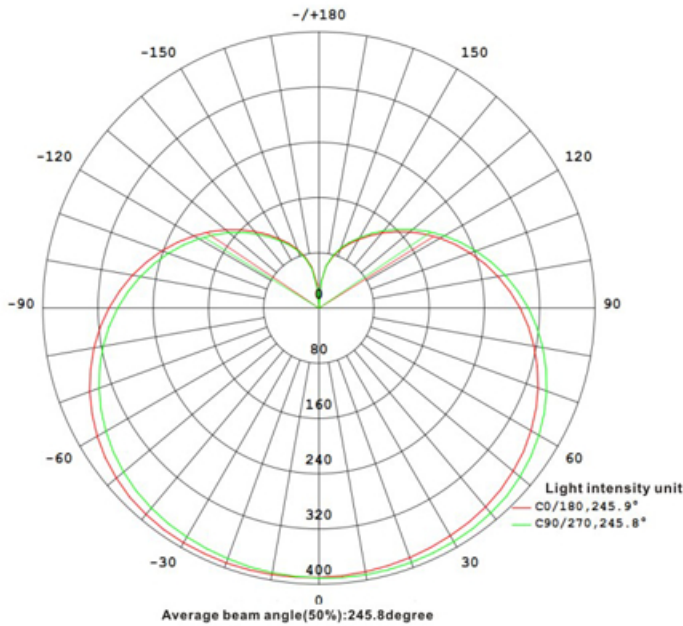

LED
TECHNOLOGY

**25,000 Hours Life, 26 Watt (200Watt Equivalent),
120VAC**

Applications:

Pendants, Desk Lamps, Wall Fixtures, Table lamps

Features:

- Replace 200 Watt Incandescent Lamps
- Instant On, High Power LED Bulb
- Rated Life Of 25,000 Hr
- Dimmable
- A23 Lamp Type

Specification:

Input Line Voltage:	120VAC
Input Power:	26W
Input Line Frequency:	60Hz
Lamp Life (Rated):	25,000hrs
Minimum Starting Temp:	-20°C/-4°F
Maximum Operating Temp:	40°C/104°F
CCT:	2700K/5000K
CRI:	≥80
Lumens:	3005/3005
Beam Angle:	230°
Dimmable:	Standard Triac Dimmer