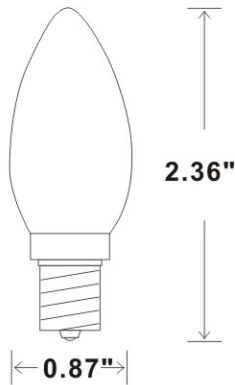

**WARRANTY**  
1-YEAR

Model:#	Description	wattage	lumens	base
LB1NLR-2P/WW	0.7W C7 LED Night Light Warm White	0.7W	60	Candelabra

\*Life May Vary When Operated Above Maximum Operating Temperature.

UPC: 793573-525925