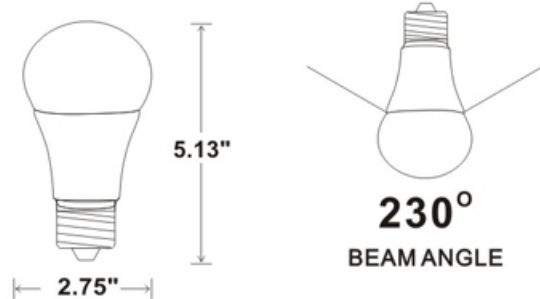

WARRANTY

2-YEAR *

Model:#	Description	wattage	Incandescent Equivalent	lumens	base
LB150A21-D/WW	21Watt A21 Dimmable Soft Warm White 2700 Kelvin Bulb	21W	150W	2550	E26
LB150A21-D/DL	21Watt A21 Dimmable Day Light 5000 Kelvin Bulb	21W	150W	2550	E26

* 2 Year Limited Warranty For open to air fixtures only

UPC: LB150A21-D/WW 80680215570-8
LB150A21-D/DL 80680215571-5