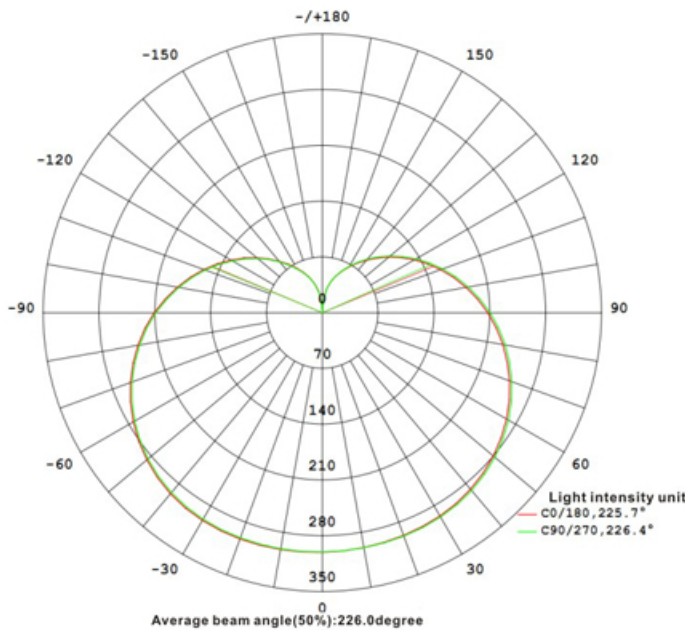

### Specification:

Input Line Voltage:	120VAC
Input Power:	21W
Input Line Frequency:	60Hz
Lamp Life (Rated):	25,000hrs
Minimum Starting Temp:	-20°C/-4°F
Maximum Operating Temp:	40°C/104°F
CCT:	2700K/5000K
CRI:	≥80
Lumens:	2550/2550
Beam Angle:	230°
Dimmable:	Standard Triac Dimmer