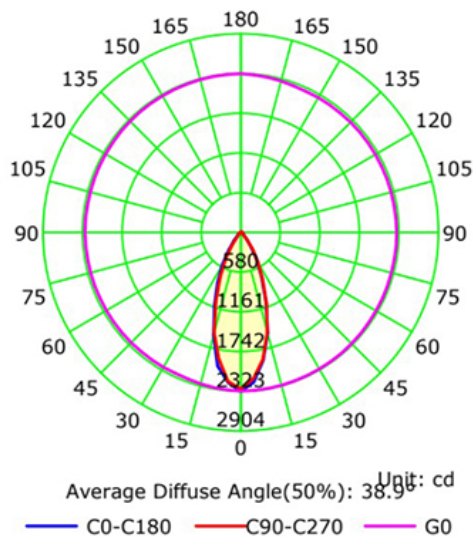

LED
TECHNOLOGY

25,000 Hours Life, 15 Watt, 120VAC

Applications:

Track Lighting, Spot Lighting, Display Lighting, Recessed Can, Indoor or Outdoor Wet Locations Use

Features:

- Replace halogen PAR 38 lamps and save 80% energy (120watt equivalent)
- Instant bright, high power LED bulb
- Rated life of 25,000 Hr can be exceeded when operated on dimmed level, smooth dimming to 10% or below
- Dims on most standard household dimmers
- High efficacy 90CRI true color

Specification:

Input Line Voltage:	120VAC
Input Power	15W
Input Line Frequency	60Hz
Lamp Life (Rated)	25,000hrs
Minimum Starting Temp	-20°C/-4°F
Maximum Operating Temp	40°C/104°F
CCT	3000K/5000K
CRI	≥90
Lumens	1200/1200
CBCP	2323
Beam Angle	40°
Dimmable	Standard Triac Dimmer

Luminous Intensity Distribution Curve

Note: The curves indicate the illuminated area and the average illumination when the luminaire is at different distance.

WARRANTY
1-YEAR *

Model:#	Description	wattage	lumens	base
LB120PAR38-D/WW	15Watt PAR38 Narrow Flood Lamp Warm White, Wet Location	15W	1200	E26
LB120PAR38-D/DL	15Watt PAR38 Narrow Flood Lamp Day Light, Wet Location	15W	1200	E26