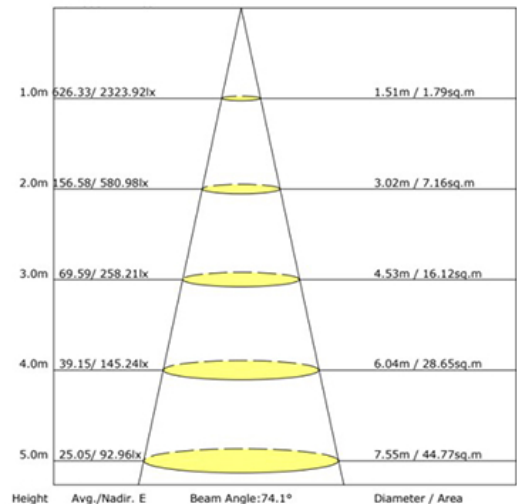

LED
TECHNOLOGY

25,000 Hours Life, 15 Watt, 120VAC

Applications:

Track Lighting, Spot Lighting, Display Lighting, Recessed Can, Indoor or Outdoor Wet Locations Use

Features:

- Replace halogen PAR 38 lamps and save 80% energy (120watt equivalent)
- Instant bright, high power LED bulb
- Rated life of 25,000 Hr can be exceeded when operated on dimmed level, smooth dimming to 10% or below
- Dims on most standard household dimmers
- High efficacy 90CRI true color

Specification:

Input Line Voltage:	120VAC
Input Power	15W
Input Line Frequency	60Hz
Lamp Life (Rated)	25,000hrs
Minimum Starting Temp	-20°C/-4°F
Maximum Operating Temp	40°C/104°F
CCT	3000K/5000K
CRI	≥90
Lumens	1200/1200
CBCP	2323
Beam Angle	40°
Dimmable	Standard Triac Dimmer

Luminous Intensity Distribution Curve

Note: The curves indicate the illuminated area and the average illumination when the luminaire is at different distance.

WARRANTY
1-YEAR *

Model:#	Description	wattage	lumens	base
LB120PAR38-D/WW	15Watt PAR38 Narrow Flood Lamp Warm White, Wet Location	15W	1200	E26
LB120PAR38-D/DL	15Watt PAR38 Narrow Flood Lamp Day Light, Wet Location	15W	1200	E26