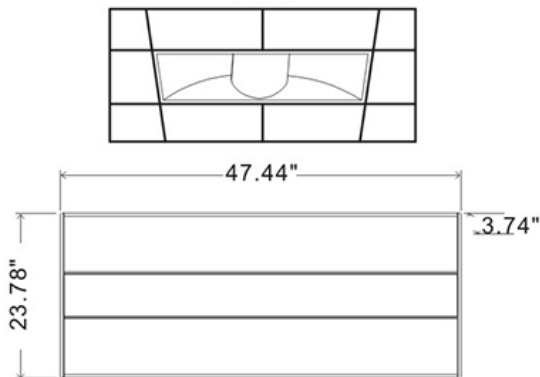

Average beam angel(50%) 128.5 degree

Recessed

Weight: 13.3lb