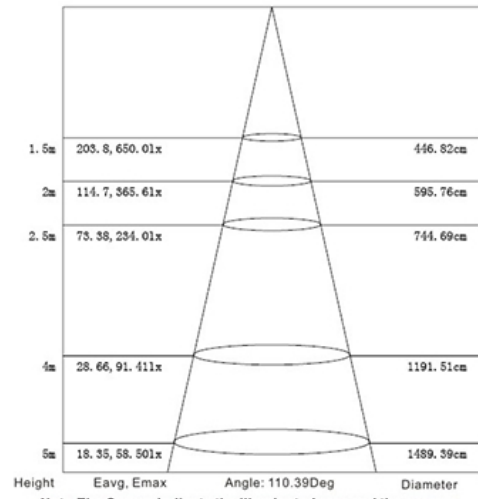

Average beam angel(50%) 128.5 degree

Recessed

Weight: 13.3lb

Note: The Curves indicate the illuminated area and the average illumination when the luminaire is at different distance.

**WARRANTY**  
5-YEAR \*

Model:#	Description	wattage	lumens
CL50IDTF24/CW	50 Watt LED Indirect Troffer Cool White	50W	5000