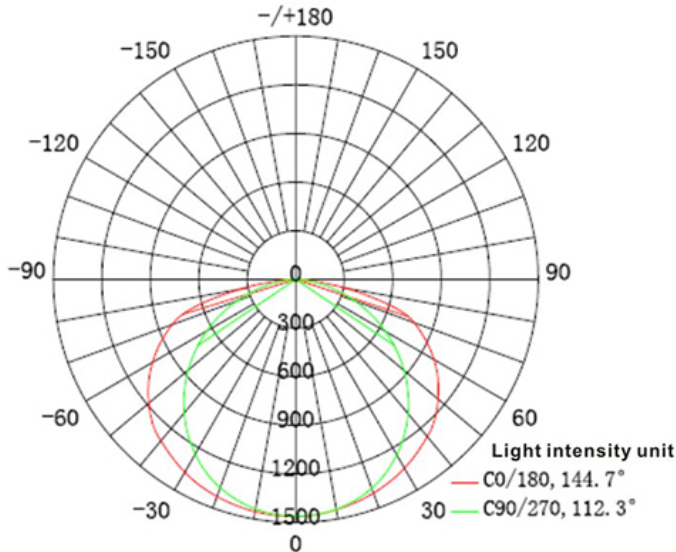

**LED**  
TECHNOLOGY

50,000 Hours Life, 50Watt, 120/277VAC

Average beam angel(50%) 128.5 degree

Recessed

Weight: 13.3lb

### Specification:

Input Line Voltage:	120/277VAC
Input Power:	50W
Input Line Frequency:	60Hz
Lamp Life (Rated):	50,000hrs
Minimum Starting Temp:	-20°C
Maximum Operating Temp:	40°C
CCT:	4000K
CRI:	≥80
Lumens:	5000
CBCP:	1450
Power Factor:	<0.90
THD:	10%
Dimmable:	10% 0~10V

Note: The Curves indicate the illuminated area and the average illumination when the luminaire is at different distance.

**WARRANTY**  
5-YEAR \*

Model:#	Description	wattage	lumens
CL50IDTF24/CW	50 Watt LED Indirect Troffer Cool White	50W	5000