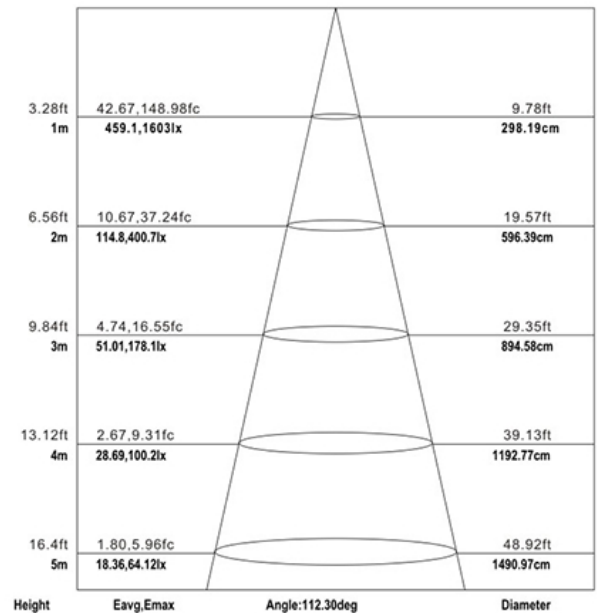

LED
TECHNOLOGY

50,000 Hours Life, 36Watt, 120-277VAC

Applications:

Ceiling, T-Bar Drop Ceiling, Troffer Replacement
Replaces fluorescent troffer without the need to remove old fixture body.

Features:

- Replaces 3&4 Lamp Fluorescent Troffer
- Quick 10-minute install
- Flush Door Frame with Polycarbonate Lens.
- White Framed Edge
- Low Profile Design.
- Non-Corrosive Powder Coated Steel Body.
- Includes Earth Quake Clips
- Can be Installed with Backup Batteries.
(Sold Separately)
- Emergency Backup Will Run Unit for 90 Min

Accessories:

Battery Backup

Model# CL-BAT-BACKUP

Weight: 11.68 lb

Specification:

Input Line Voltage:	120-277VAC
Input Power	36W
Input Line Frequency	50/60Hz
Lamp Life (Rated)	50,000hrs
Minimum Starting Temp	-20°C
Maximum Operating Temp	40°C
CCT	4000K
CRI	≥80
Lumens	4500
CBCP	1600
Power Factor	<0.90
THD	10%
Dimmable	10% 0~10V

LIFE HOURS

50,000

Model:#	Description	wattage	lumens
CL36TFK24/840	36 Watt LED Retrofit Troffer Cool White	36W	4500

* 5 Year Limited Warranty

UPC: 80680215453-4