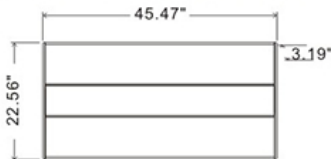

Weight: 11.68 lb