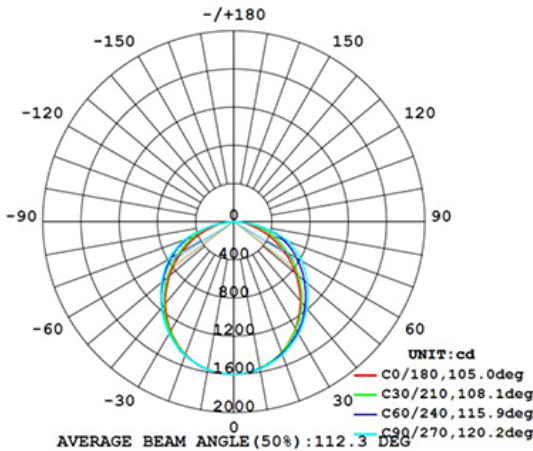

LED
TECHNOLOGY

50,000 Hours Life, 36Watt, 120-277VAC

Applications:

Ceiling, T-Bar Drop Ceiling, Troffer Replacement
Replaces fluorescent troffer without the need to remove old fixture body.

Features:

- Replaces 3&4 Lamp Fluorescent Troffer
- Quick 10-minute install
- Flush Door Frame with Polycarbonate Lens.
- White Framed Edge
- Low Profile Design.
- Non-Corrosive Powder Coated Steel Body.
- Includes Earth Quake Clips
- Can be Installed with Backup Batteries.
  (Sold Separately)
- Emergency Backup Will Run Unit for 90 Min

Accessories:

Battery Backup

Model# CL-BAT-BACKUP

Weight: 11.68 lb