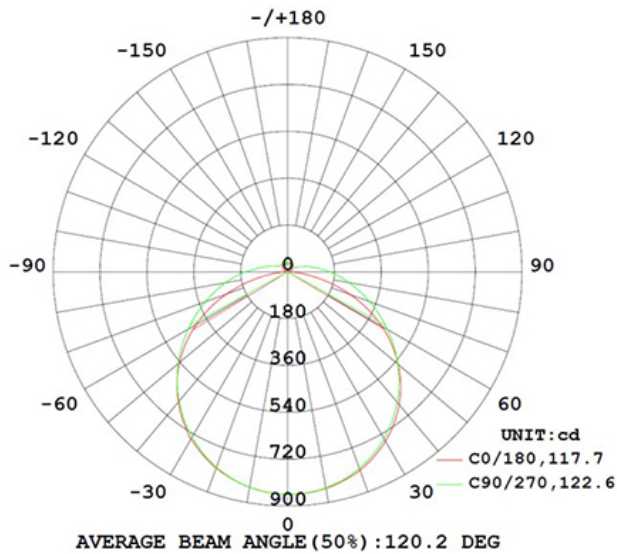

Note: The Curves indicate the illuminated area and the average illumination when the luminaire is at different distance.

WARRANTY

2-YEAR *

Model:#	Description	wattage	lumens
C48SAT/NS-LED	4 Foot LED Cloud Puff Fixture Adjustable 3CCT	35W	2800

* 2 Years Limited Warranty

UPC: 806802-154022

Cyber Tech Lighting, Inc.
331 S. Hale Ave. Fullerton, CA 92831 USA.
Tel: 714-870-0794, 1-877-60CYBER Fax: 714-870-0795
www.cybertechlighting.com