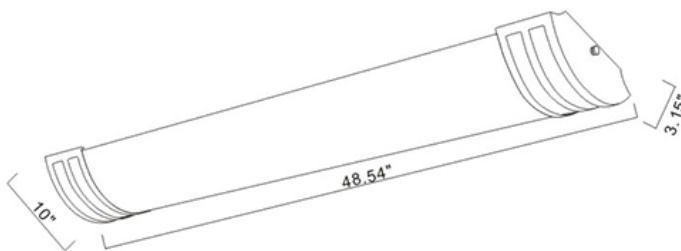

Note: The Curves indicate the illuminated area and the average illumination when the luminaire is at different distance.

WARRANTY

2-YEAR *

Model:#	Description	wattage	lumens
C48SAT/NS-LED	4 Foot LED Cloud Puff Fixture Adjustable 3CCT	35W	2800

* 2 Years Limited Warranty

UPC: 806802-154022

Cyber Tech Lighting, Inc.
331 S. Hale Ave. Fullerton, CA 92831 USA.
Tel: 714-870-0794, 1-877-60CYBER Fax: 714-870-0795
www.cybertechlighting.com