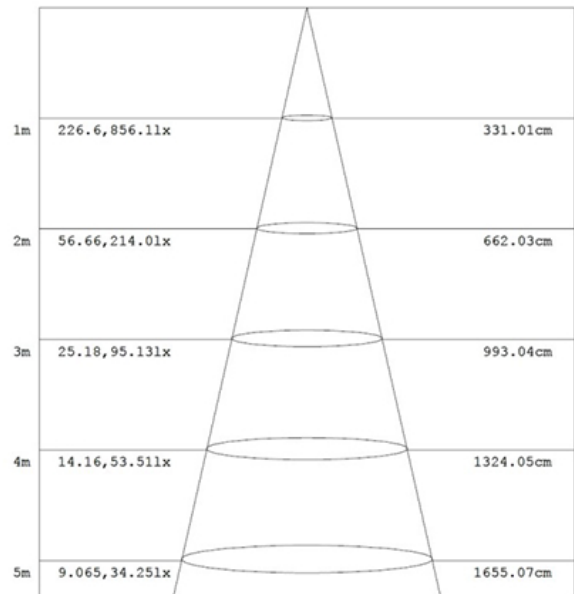

Note: The Curves indicate the illuminated area and the average illumination when the luminaire is at different distance.

WARRANTY

2-YEAR *

Model:#	Description	wattage	lumens
C48SAT/NS-LED	4 Foot LED Cloud Puff Fixture Adjustable 3CCT	35W	2800

* 2 Years Limited Warranty

UPC: 806802-154022

Cyber Tech Lighting, Inc.
331 S. Hale Ave. Fullerton, CA 92831 USA.
Tel: 714-870-0794, 1-877-60CYBER Fax: 714-870-0795
www.cybertechlighting.com