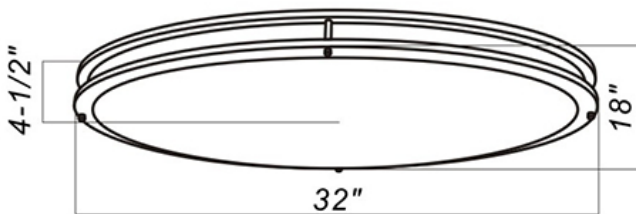

LED
TECHNOLOGY

50,000 Hours Life, 35Watt, 120VAC 50/60Hz

Applications:

Entry Way, Kitchens, Hallways, Bathrooms

Features:

- Instant On LED
- Non-Corrosive Powder Coated Steel Body
- Acrylic Lens: Gives Out Smooth Even Light
- 50,000 Hours Life
- Dims on Most Standard Household Dimmers
- Contains No Mercury
- No UV or Infrared Radiation
- 90 CRI for True color under light
- Smooth Dimming Down to 10% Or Lower
- Clarity Wide Spectrum Fixture. 90 CRI
- Flicker Free
- No Buzzing or Humming

DRIVER: Constant-current LED power supply.

Height	Eavg, Emax	Angle: 115.03deg	Diameter
1m	252.8, 920.71x		314.11cm
2m	63.20, 230.21x		628.22cm
3m	28.09, 102.31x		942.34cm
4m	15.80, 57.541x		1256.45cm
5m	10.11, 36.831x		1570.56cm
6m	7.022, 25.571x		1884.67cm
7m	5.159, 18.791x		2198.79cm
8m	3.950, 14.391x		2512.90cm
9m	3.121, 11.371x		2827.01cm
10m	2.528, 9.2071x		3141.12cm