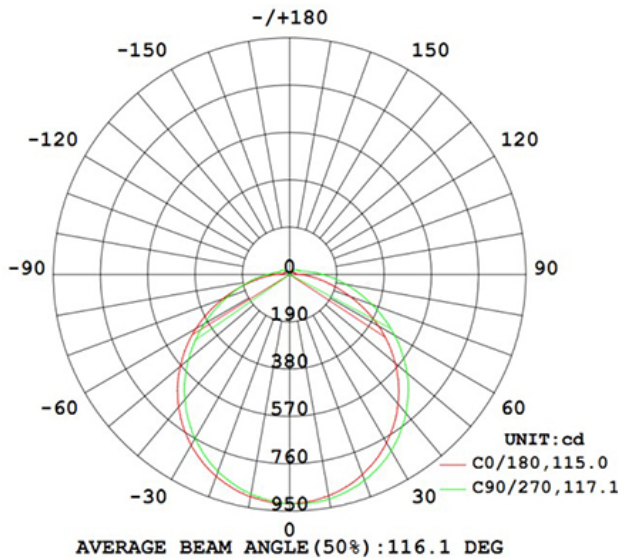

LED
TECHNOLOGY

50,000 Hours Life, 35Watt, 120VAC 50/60Hz

Applications:

Entry Way, Kitchens, Hallways, Bathrooms

Features:

- Instant On LED
- Non-Corrosive Powder Coated Steel Body
- Acrylic Lens: Gives Out Smooth Even Light
- 50,000 Hours Life
- Dims on Most Standard Household Dimmers
- Contains No Mercury
- No UV or Infrared Radiation
- 90 CRI for True color under light
- Smooth Dimming Down to 10% Or Lower
- Clarity Wide Spectrum Fixture. 90 CRI
- Flicker Free
- No Buzzing or Humming

Specification:

Input Line Voltage: 120VAC
 Input Power: 35W
 Input Line Frequency: 60Hz
 Lamp Life (Rated): 50,000hrs
 Minimum Starting Temp: -20°C/-4°F
 Maximum Operating Temp: 40°C/104°F
 CCT: 3000K/4000K
 CRI: >90
 Lumens: 2500
 CBCP: 922
 Dimmable: Standard Triac Dimmer

DRIVER: Constant-current LED power supply.

Height	Eavg, Emax	Angle: 115.03deg	Diameter
1m	252.8, 920.71x		314.11cm
2m	63.20, 230.21x		628.22cm
3m	28.09, 102.31x		942.34cm
4m	15.80, 57.541x		1256.45cm
5m	10.11, 36.831x		1570.56cm
6m	7.022, 25.571x		1884.67cm
7m	5.159, 18.791x		2198.79cm
8m	3.950, 14.391x		2512.90cm
9m	3.121, 11.371x		2827.01cm
10m	2.528, 9.2071x		3141.12cm

Note: The Curves indicate the illuminated area and the average illumination when the luminaire is at different distance.

Model:#	Description	wattage	lumens
C35SAT/NS-LED	32" LED Ceiling Fixture 3000K Warm White	35W	2500
C35SAT/NS-LED/940	32" LED Ceiling Fixture 4000K Cool White	35W	2500