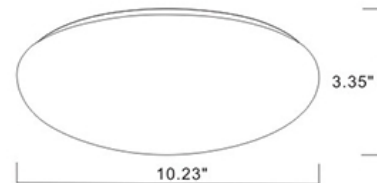

Specification:

Input Line Voltage.....	120VAC
Input Power.....	15W
Input Line Frequency.....	60Hz
Lamp Life (Rated).....	50,000hrs
Minimum Starting Temp.....	-20°C/-4°F
Maximum Operating Temp.....	40°C/104°F
CCT.....	3000K/3500K/4000K
CRI.....	>90
Lumens.....	1050
CBCP.....	217
Dimmable.....	Standard Triac Dimmer

DRIVER: Constant-current LED power supply.