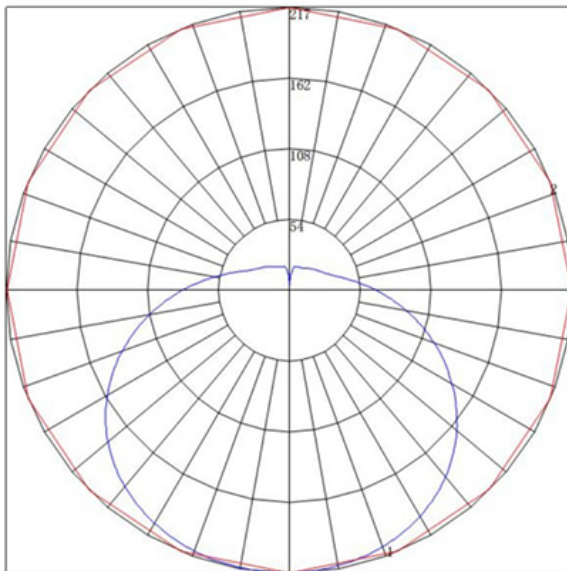

Specification:

Input Line Voltage.....	120VAC
Input Power.....	15W
Input Line Frequency.....	60Hz
Lamp Life (Rated).....	50,000hrs
Minimum Starting Temp.....	-20°C/-4°F
Maximum Operating Temp.....	40°C/104°F
CCT.....	3000K/3500K/4000K
CRI.....	>90
Lumens.....	1050
CBCP.....	217
Dimmable.....	Standard Triac Dimmer

DRIVER: Constant-current LED power supply.