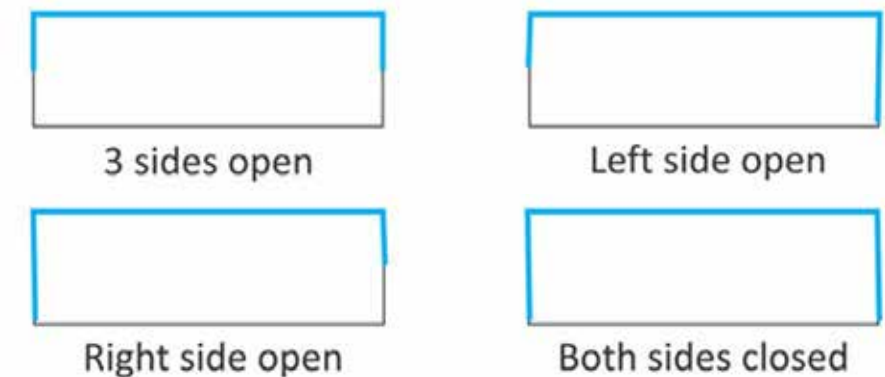

*All measurements are in inches.

FOUR INSTALLATION CONFIGURATIONS

- All 3 sides of glass visible
- Left side visible
- Right visible
- front only for an extra deep (14 1/4") fireplace

LINEAR WM-FM & WM-FML