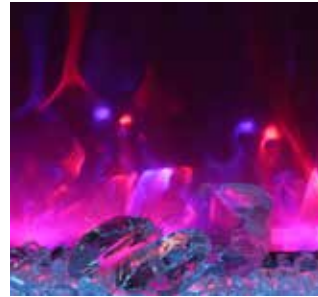

Birch Logs *with* real flame stencil
Yellow flame with a little Orange
Ambient Canopy Lighting: On

Birch Logs *without* real flame stencil
Yellow flame with a little Orange
Ambient Canopy Lighting: On

Rustic Logs *with* real flame stencil
All Yellow
Ambient Canopy Lighting: On

Rustic Logs *without* real flame stencil
All Yellow
Ambient Canopy Lighting: On

Drift Logs *with* real flame stencil
All Yellow All Orange flame
Ambient Canopy Lighting: On

Drift Logs *without* real flame stencil
All Yellow All Orange flame
Ambient Canopy Lighting: On

Glass Chunks *with* real flame stencil
Blue flame
Ambient Canopy Lighting: Off

Glass Chunks *without* real flame stencil
Blue flame
Ambient Canopy Lighting: Off

Glass Chunks *with* real flame stencil
Rose flame
Ambient Canopy Lighting: On