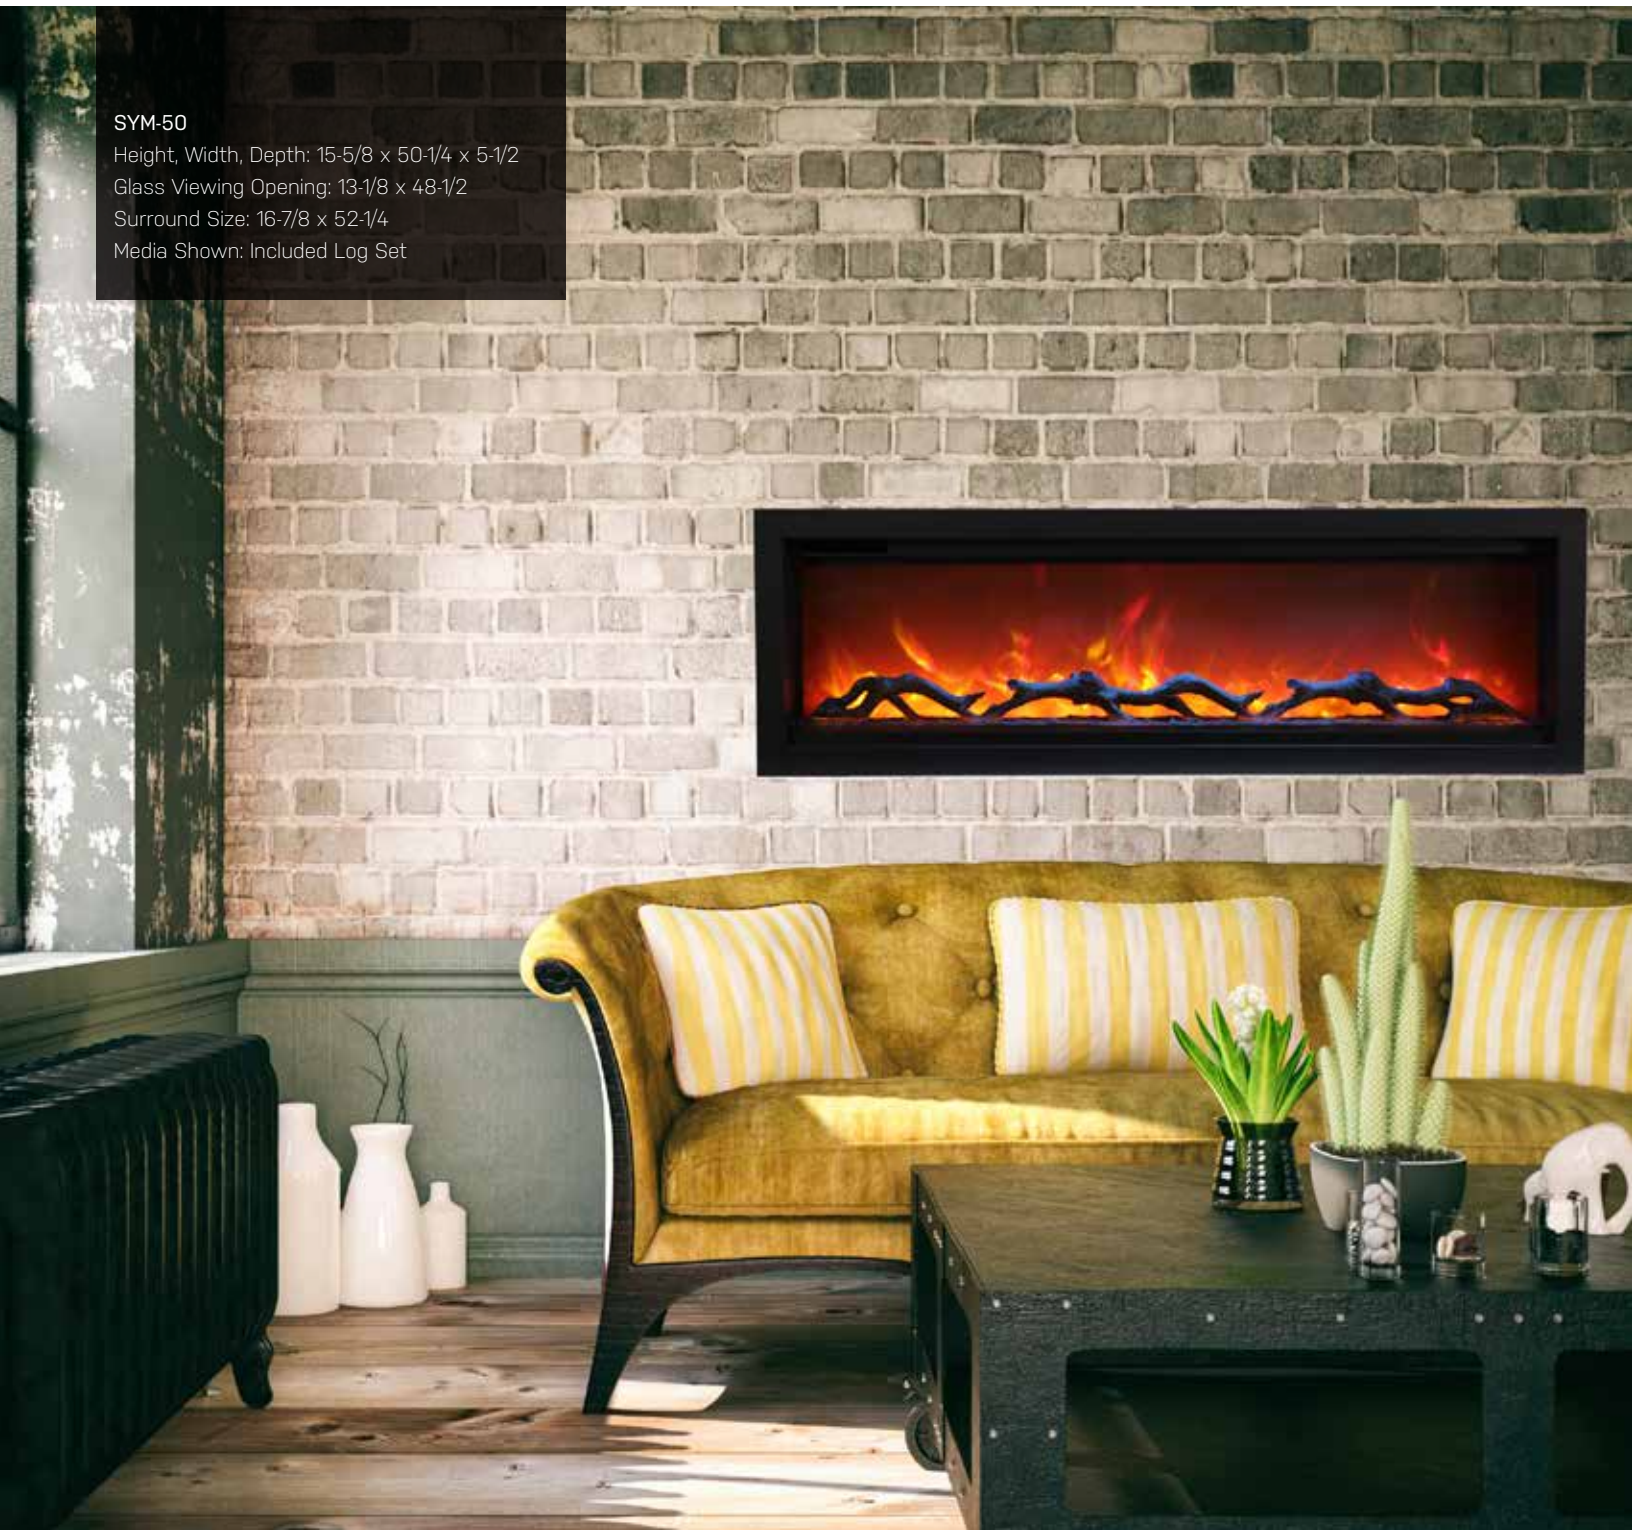

SYM-50

Height, Width, Depth: 15-5/8 x 50-1/4 x 5-1/2

Glass Viewing Opening: 13-1/8 x 48-1/2

Surround Size: 16-7/8 x 52-1/4

Media Shown: Included Log Set