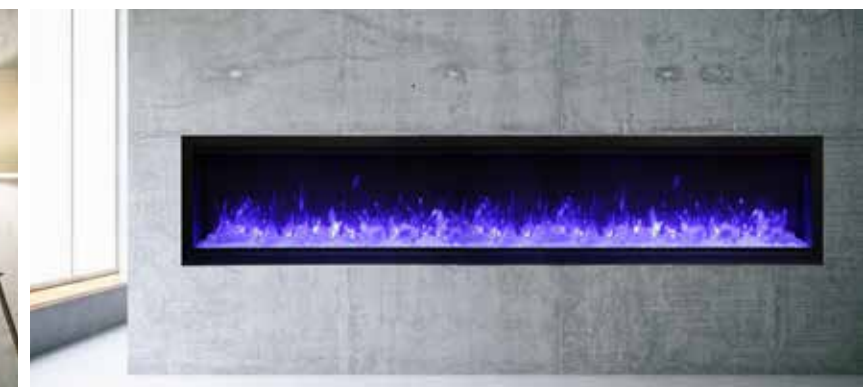

SYM-100 XT
Height, Width, Depth: 20-1/8 x 100-1/4 x 11-3/4
Glass Viewing Opening: 17-5/8 x 98-3/8
Surround Size: 21-3/8 x 102-1/4
Media Shown: ICE Media