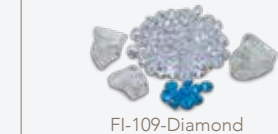

ICE MEDIA

FI-109-Diamond