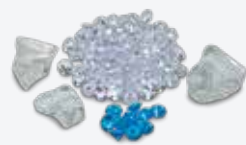

INCLUDED ACCESSORIES

The Panorama Slim series come with clear decorative media and our ICE media kit including large glass chunks, clear and blue diamond media and optional black steel surround, plus a remote.

*Remote control may not be exactly as shown

*All measurements are in inches.

BI-88-SLIM-OD ELECTRIC FIREPLACE

*Height, Width, Depth: 23 1/2 x 88 1/8 x 6 3/4
Glass Viewing Opening: 12 x 84 3/4
Surround Size: 15 3/4 x 88 1/8
Shipping Size: 25 1/4 x 97 1/4 x 10 1/4
Shipping Weight: 188 lbs. Glass Included