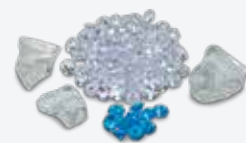

INCLUDED ACCESSORIES

The Panorama DEEP series come with an 11 piece log set and our ICE media kit including large glass chunks, clear and blue diamond media and optional black steel surround, plus a remote.

*Remote control may not be exactly as shown

*All measurements are in inches.

BI-88-DEEP-OD ELECTRIC FIREPLACE

Height, Width, Depth: 23 1/2 x 88 1/8 x 12
Glass Viewing Area: 12 x 84 3/4
Surround Size: 15 3/4 x 88 1/8
Shipping Size: 25 1/4 x 97 1/4 x 14 1/2
Shipping Weight: 197 lbs. Glass Included