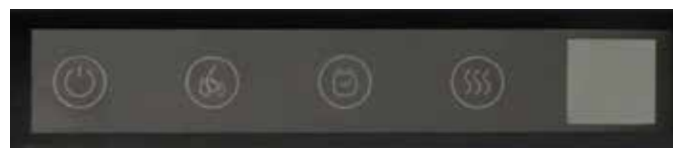

TOUCH PAD

Convenient touch pad with temperature indicator display.