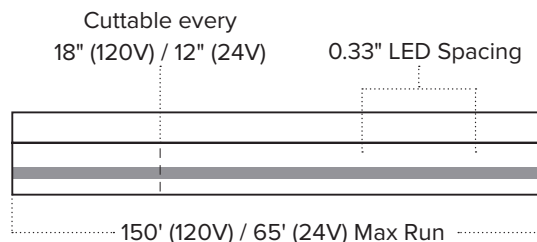

Features

- 120V AC and 24V DC options available
- Color temperatures in 2700K and 5000K as well as single colors (Amber, Blue, Green, Orange, Pink, and Red in 120V only)
- Up to 90 Lumens per foot
- Consumes only 2.4W/ft (120V) or 2.8W/ft (24V)
- Dimmable 10-100%*
- Cuttable[†] every 18" (120V) and 12" (24V)
- Up to 150ft (120V) and 65ft (24V) run lengths
- Sold as 150ft reels** or by the foot (non-rated)
- cETLus Listed[†]
- Suitable for indoor and outdoor use
- 30,000 hours rated life

Available Colors

Dimming Options

- Standard (10-100%*)
- Low-voltage magnetic (10-100%*)
- Low-voltage electronic (10-100%*)

Listing / Ratings[†]

Polar 2 Neon Reels - 120V / 24V

Continuous lines of light for indoor or outdoor use, available in 24V and 120V options each with eight color choices. Parallel wiring to each LED ensures that if one LED goes out, the rest stay lighted. Use 24V Polar 2 with ELV drivers for maximum impact and/or when ETL listing is necessary for up to 65 foot run lengths.

Technical Information

Series	P2-NF
Input Voltage	120V AC, 60Hz / 24V DC
CCT	2700K / 5000K / AY / BL / GR / OR / PI / RE
CRI	78+ (2700K / 5000K)
Wattage	2.4W per ft (120V) / 2.8W per ft (24V)
Lumens	Up to 90Lm per ft (see individual product)
Max Run	150 feet (120V) / 65 feet (24V)
Cuttable	Every 18" (120V) / every 12" (24V)
IP Rating	IP65**
Dimmable	10-100%*
Rating	cETLus Listed [†] for indoor/outdoor use
Rated Life	30,000 hrs

[†]cETLus Listing for 120V is void if product is cut; cETLus Listing for 24V is valid for lengths cut to 65 feet or less.

Warm White - 2700K
Opaque White Jacket

Bright White - 5000K
Opaque White Jacket

Amber LEDs
Opaque Yellow Jacket