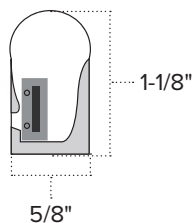

Technical Information

Series	P2-NF
Input Voltage	120V AC, 60Hz / 24V DC
CCT	2700K / 5000K / AY / BL / GR / OR / PI / RE
CRI	78+ (2700K / 5000K)
Wattage	2.4W per ft (120V) / 2.8W per ft (24V)
Lumens	Up to 90Lm per ft (see individual product)
Max Run	150 feet (120V) / 65 feet (24V)
Cuttable	Every 18" (120V) / every 12" (24V)
IP Rating	IP65**
Dimmable	10-100%*
Rating	cETLus Listed[†] for indoor/outdoor use
Rated Life	30,000 hrs

*Minimum loads may apply. Per the NEC, switched wall outlets cannot be used with wall dimmers.

**IP65 rated only when used with pre-attached molded power cord and end cap is either pre-attached or properly sealed with dielectric grease, silicone and shrink tube

[†]cETLus Listing for 120V is void if product is cut; cETLus Listing for 24V is valid for lengths cut to 65 feet or less.