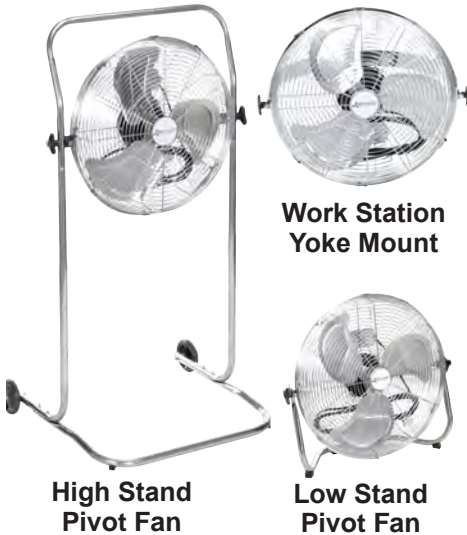

Commercial Pivot Stands & Work Stations

Pivot Stands & Work Stations Open Drip Proof

**Work Station
Yoke Mount**

**High Stand
Pivot Fan**

**Low Stand
Pivot Fan**

1 Year Warranty FEATURES

- Available in 12", 18", and 20" Propeller Sizes
- Yoke Mount Fans have Pull Chain Switch
- Pivot Fans have Four Position Easy Reach Switch with 10' Three Conductor Cord and Plug
- High Stand and Yoke Mount Models Adjust 360°
- Nickel Chrome Guards Meet OSHA Regulations
- Work Station Yoke Mount Attaches to any Surface with 1 Bolt or Lag Screw
- 115V, 1 Phase, 3 Speed, Open Drip Proof, Ball Bearing Motor
- Aluminum Propellers

PERFORMANCE 115V

Prop Dia.	CFM			RPM			F.L. Amps
	High	Med.	Low	High	Med.	Low	
12"	1448	1165	953	1500	1350	1180	0.5
18"	2966	2437	2013	1600	1350	1180	1.65
20"	3390	2755	2295	1600	1350	1180	1.9

Performance Ratings are conducted in accordance with AMCA Standard 230-99.

* 4" diameter wheels

Totally Enclosed Motor High Velocity Low Stand Fan

1 Year Warranty FEATURES

- Available in 12" & 18" Propeller Size
- Pull Chain Switch with 10' Three Conductor Cord and Plug
- Adjusts 360°
- Nickel Chrome Guards
- Meet OSHA Regulations
- 115V, 1 Phase, 3 Speed, Totally Enclosed, Ball Bearing Motor
- Chrome Yoke Mount Included
- Aluminum Propellers