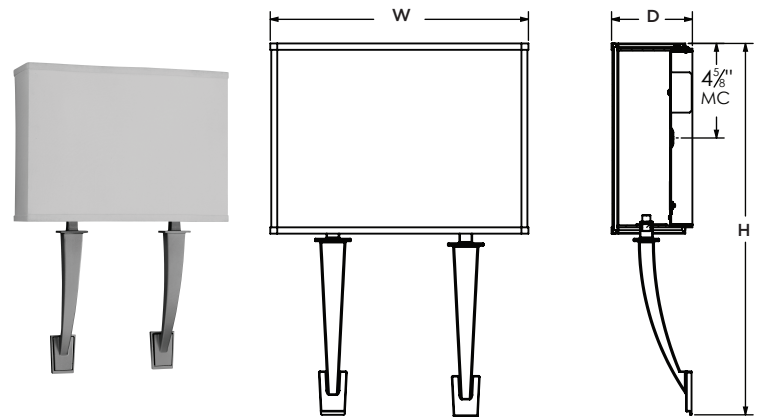

MC - Mounting Center

Single Arm

Satin Nickel	Champagne	LED	Source Lumens	Adjustable CCT	H	W	D
SHS061807LAJUDSNLA	SHS061807LAJUDAACLN	9W	700	3000K/3500K/4000K	18-1/2"	6-1/8"	3-1/2"

Double Arm

Satin Nickel	Champagne	LED	Source Lumens	Adjustable CCT	H	W	D
SHS121814LAJUDSNLA	SHS121814LAJUDAACLN	17W	1400	3000K/3500K/4000K	18-1/2"	12-5/8"	3-1/2"