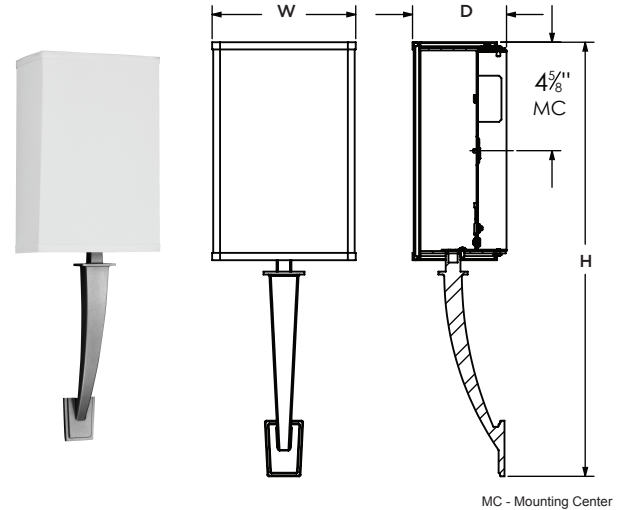

Construction

Back plate is die formed of 20-gauge steel. Standard mounting holes and hardware are included. The arms are tapered cast aluminum and require assembly to the backplate and wall. Power supply connections can be made inside a junction box (not included).

Finish

Backplate is finished in lighting grade white baked gloss enamel paint.
Cast arm is finished in anodized Champagne or a plated Satin Nickel.

Diffuser

Diffuser is a hard backed cream linen shade (LN) white linen acrylic (LA).
Shade mounts to back plate with two screws. Top and bottom diffusers are .100" matte white acrylic.

Electrical

Input 120-277 VAC 60 HZ.
Compatible with residential (TRIAC/ELV) and commercial (0-10V) dimmers.
TRIAC and ELV dimming only at 120 VAC.

LED

Fixture includes LED modules capable of producing:
Single Arm - 9W = 700 source lumens
Double Arm - 17W = 1400 source lumens
Adjustable Choice 3000K, 3500K, 4000K (CCT).
Rated for 50,000 Hrs. 90 CRI.

Certification

All fixtures are cETLus listed for indoor damp locations.
ADA

Warranty

Limited warranty: This fixture is free from defects in materials and workmanship for a period of 5 years from date of purchase.

**Specifications and dimensions
subject to change without notice.**

MC - Mounting Center