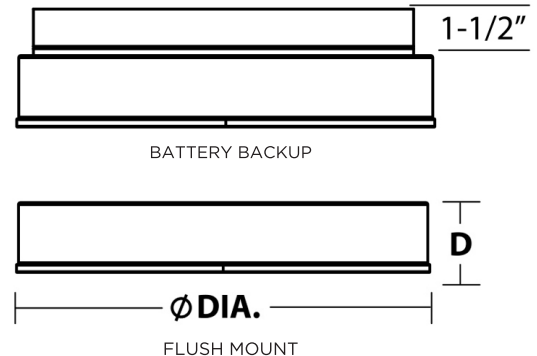

Ordering Information:

	LED	Source Lumens	Delivered Lumens	Adjustable CCT	DIA.	D
Satin Nickel/Linen White RVEF1624LAJUDSNLW	30W	2400	1560	3000K/3500K/4000K	16"	4"
RVEF2032LAJUDSNLW	42W	3200	2100	3000K/3500K/4000K	20-1/4"	4"