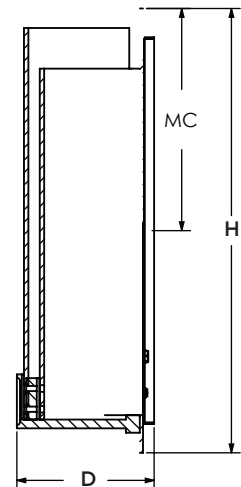

MC - Mounting Center