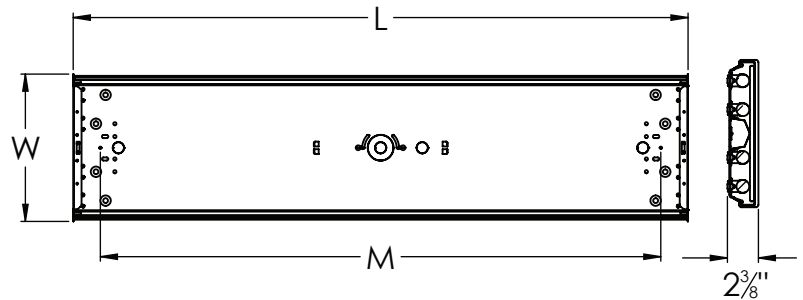

**Limited Quantities Remain.
Consult Factory.**

Lamp	L	W	D	M
2 - F17T8	24"	7"	2-3/8"	19-3/4"
2 - F32T8	48"	7"	2-3/8"	43-3/4"
4 - F32T8	48"	11-1/2"	2-3/8"	43-3/4"

Ordering Information:

Prismatic 120V

120-277V	Qty.	Lamp	L	W	H
LW217R8	2	F17T8	24"	7"	2-3/8"
LW232R8	2	F32T8	48"	7"	2-3/8"
LW432R8	4	F32T8	48"	11-1/2"	2-3/8"