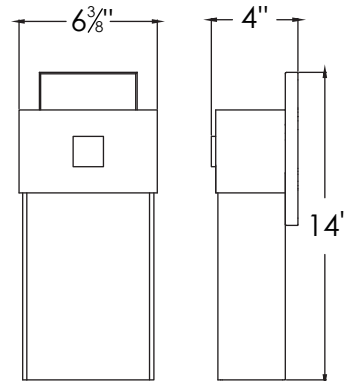

**Specifications and dimensions
subject to change without notice.**

Ordering Information:

Textured Grey	Textured Bronze	LED	Source Lumens	Delivered Lumens	CCT	H	W	D
LGW6141800L30MVTG	LGW6141800L30MVBZ	20W	1800	1045	3000K	14"	6-3/8"	4"