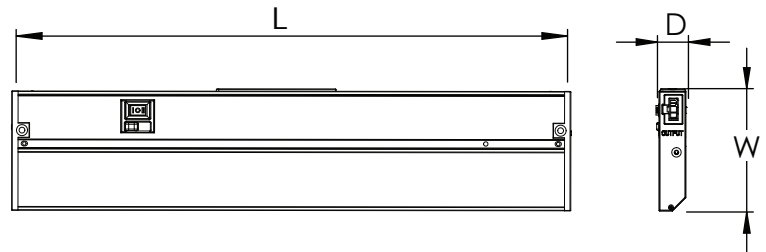

Construction

Fixture housing is made from extruded aluminum.

Finish

All exposed metal parts are post painted in white or oil-rubbed bronze.

Diffuser

White polycarbonate.

Electrical

Input 120V 60 Hz. This product also provides a user selectable switch with 3 color choices - 2700K, 3000K & 4000K CCT respectively. The fixture is dimmable with most standard 2 wire (Triac) wall dimmers or an electronic low voltage dimmer switch (sold separately). High/low switch included.