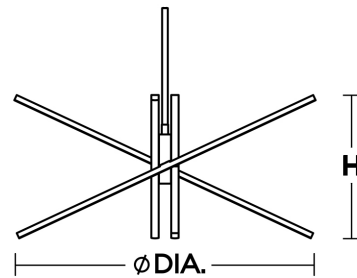

Ordering Information:

Black	Polished Chrome	Satin Brass	LED	Source Lumens	Delivered Lumens	CCT	DIA.	H
JAXP24L30D1BK	JAXP24L30D1PC	JAXP24L30D1SB	40W	3500	1940	3000K	24"	11-1/2"