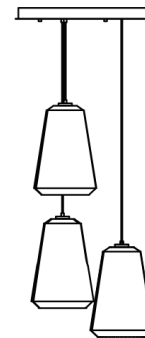

— ∅ DIA. —

Ordering Information:

White	Qty.	Lamp	DIA.	H
ISLP11WHRND3	3	60W (MAX)	24"	16"