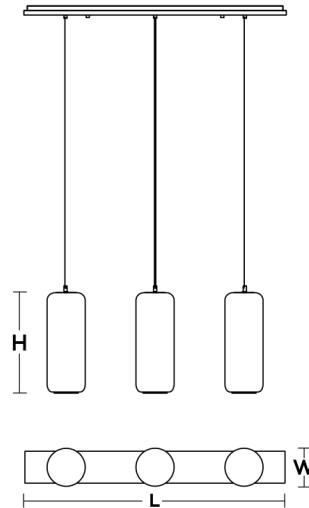

### Construction

The canopy fits over a standard junction box. Power supply connections must be made inside a junction box (not included).

## Ordering Information:

<b>Aqua Glass</b> HRP06MBSNAQLNR3	<b>Brown Glass</b> HRP06MBSNBRLNR3	<b>Clear Glass</b> HRP06MBSNCLLNR3	<b>Clear Swirl Glass</b> HRP06MBSNCSLNR3	<b>Qty.</b> 3	<b>Lamp</b> 60W (MAX)	<b>H</b> 16"	<b>L</b> 41"	<b>W</b> 6"
--------------------------------------	---------------------------------------	---------------------------------------	---	------------------	--------------------------	-----------------	-----------------	----------------