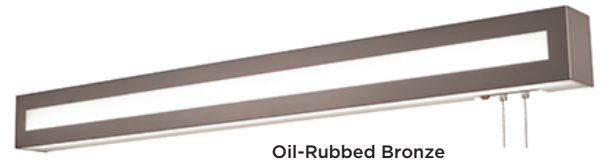

Oil-Rubbed Bronze