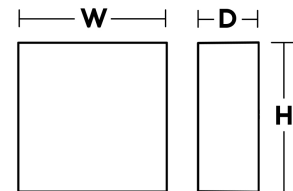

**Specifications and dimensions
subject to change without notice.**

Ordering Information:

Black	Bronze	White	LED	Source Lumens	Delivered Lumens	CCT	H	W	D
DEXW060612L30MVBK (1-LIGHT)	DEXW060612L30MVBZ (1-LIGHT)	DEXW060612L30MVWH (1-LIGHT)	12W	1200	537	3000K	5-1/2"	5-1/2"	2-1/4"
DEXW060624L30MVBK (2-LIGHT)	DEXW060624L30MVBZ (2-LIGHT)	DEXW060624L30MVWH (2-LIGHT)	24W	2400	1025	3000K	5-1/2"	5-1/2"	2-1/4"