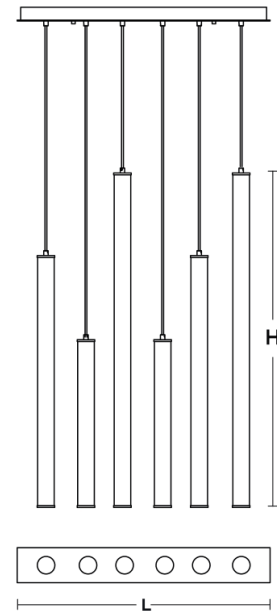

LOCATION		DATE
PREPARED BY		QUANTITY
COMMENTS		FIXTURE TYPE
CATALOG NUMBER		

Caden Multi Linear Pendant CADP Series

Features

This pendant features a mix of 24", 36" and 48" luminous acrylic cylinders with 9 ft. adjustable cords. Product can be used over reception desks, restaurants, and in public spaces. This fixture mounts to a standard junction box (not included).

Construction

The canopy fits over a standard junction box. Power supply connections must be made inside a junction box (not included).

Finish

Black or Satin Nickel.

Electrical

Input 120-277 VAC 60 HZ.
0-10V dimming (120-277V).
TRIAC and ELV dimming (120V only).

Ordering Information:

Black	Satin Nickel	LED	Source Lumens	Delivered Lumens	CCT	H	L	W
CADP99L30UDBKLNLR6	CADP99L30UDSNLNLR6	176W	19800	15294	3000K	48"	36"	5"