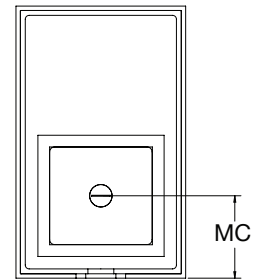

MC - Mounting Center

Ordering Information:

Bronze	LED	Source Lumens	CCT	H	W	D	MC
BWSW1400L50RB	12W	1400	5000K	11"	6-7/8"	5-1/4"	3-3/8"