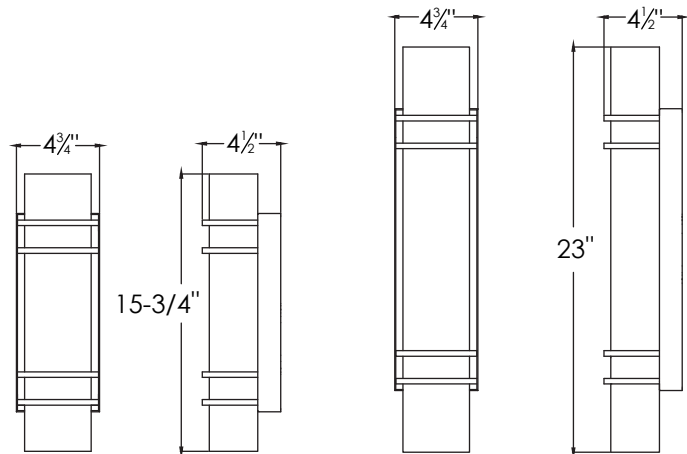

**Specifications and dimensions
subject to change without notice.**

TG
16"

BZ
23"

Ordering Information:

Textured Grey	Textured Bronze	LED	Source Lumens	Delivered Lumens	CCT	H	W	D
BLW5161800L30MVTG	BLW5161800L30MVBZ	23W	1800	1525	3000K	15-3/4"	4-3/4"	4-1/2"
BLW5232800L30MVTG	BLW5232800L30MVBZ	28W	2800	1645	3000K	23"	4-3/4"	4-1/2"