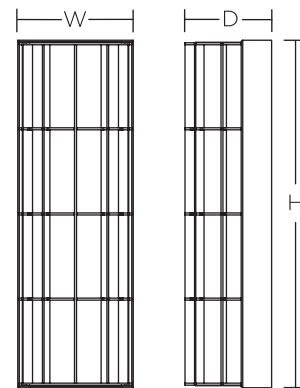

Ordering Information:

Textured Grey	Textured Bronze	LED	Source Lumens	Delivered Lumens	Adjustable CCT	H	W	D
BDWW041423LAJD2TG*	BDWW041423LAJD2BZ*	20W	2300	780	3000K/3500K/4000K	13-1/2"	4-1/2"	3"
BDWW072033LAJD2TG*	BDWW072033LAJD2BZ*	28W	3300	1150	3000K/3500K/4000K	19-1/2"	6-1/2"	4"
BDWW083035LAJD2TG	BDWW083035LAJD2BZ	36W	3500	1980	3000K/3500K/4000K	30"	8"	5"