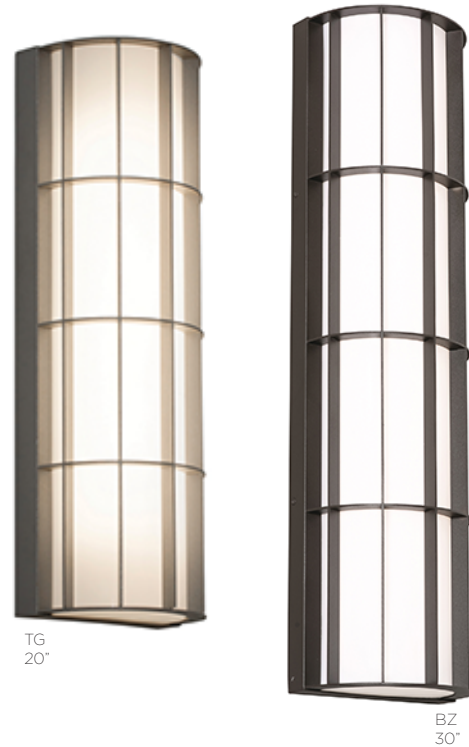

LOCATION		DATE
PREPARED BY		QUANTITY
COMMENTS		FIXTURE TYPE
CATALOG NUMBER		

Broadway LED Outdoor Sconce BDWW Series

Features

This LED light is ideal for security and general lighting. Decorative metal accents. Provides lighting in residential, commercial, and hospitality applications. Fixture mounts to standard junction box (not included).

Construction

Standard mounting holes and hardware are included. Power supply connections must be made inside a junction box (not included).

Finish

Textured Grey or Textured Bronze powder coat finish.

Diffuser

Diffuser is .100" thick matte white acrylic.

Electrical

Input 120-277VAC / 60Hz.
Compatible with 0-10V dimmers.
Minimum starting temp -4° F/-20° C

LED

Integrated LED modules capable of producing:
20W = 2300 source lumens, 780 delivered lumens
28W = 3300 source lumens, 1150 delivered lumens
36W = 3500 source lumens, 1980 delivered lumens
Adjustable Choice 3000K, 3500K, 4000K (CCT).
Rated for 50,000 Hrs. 90 CRI.

Certification

All fixtures are cETLus listed for wet locations.
ADA*

Warranty

Limited warranty: This fixture is free from defects in materials and workmanship for a period of 5 years from date of purchase.

**Specifications and dimensions
subject to change without notice.**

Ordering Information:

Textured Grey	Textured Bronze	LED	Source Lumens	Delivered Lumens	Adjustable CCT	H	W	D
BDWW041423LAJD2TG*	BDWW041423LAJD2BZ*	20W	2300	780	3000K/3500K/4000K	13-1/2"	4-1/2"	3"
BDWW072033LAJD2TG*	BDWW072033LAJD2BZ*	28W	3300	1150	3000K/3500K/4000K	19-1/2"	6-1/2"	4"
BDWW083035LAJD2TG	BDWW083035LAJD2BZ	36W	3500	1980	3000K/3500K/4000K	30"	8"	5"