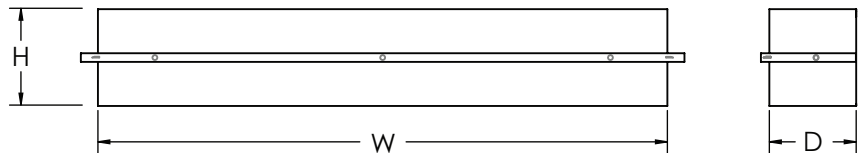

Construction

Double laminated fabric material with solid wood trim. Back pan is made from 22-gauge stamped steel and painted in lighting grade white. Power supply connections must be made inside a junction box (not included).

Finish

Solid wood accent available in Espresso or Weathered Grey finish.

Diffuser

LumaFuse™ double laminated fabric/acrylic. 0.110" thick fabric is available in Jute or Linen White. Standard top and bottom diffuser.

Electrical

Input 120-277 VAC 60 Hz.
Compatible with 0-10V dimmers.

LED

Integrated LED modules capable of producing:
26W = 2000 source lumens
35W = 3000 source lumens
49W = 4000 source lumens
Adjustable Choice 3000K, 3500K, 4000K (CCT).
Rated for 50,000 hours, 90 CRI.

Certification

All fixtures are cETLus listed for indoor damp locations.
ADA

Warranty

Limited warranty: This fixture is free from defects in materials and workmanship for a period of 5 years from date-of-purchase.

Specifications and dimensions subject to change without notice.

Espresso/Jute