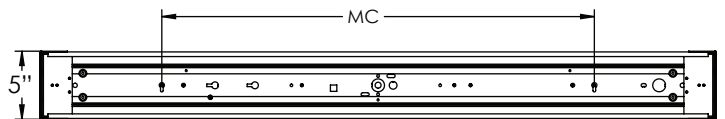

MC - Mounting Center