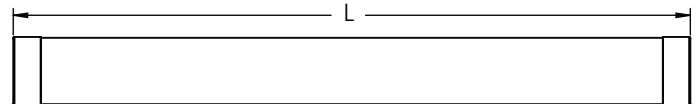

MC - Mounting Center