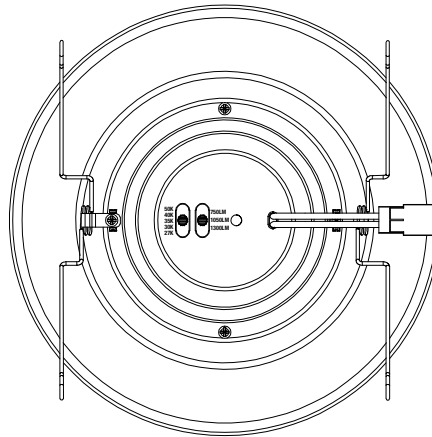

RT4 Smooth

RT5/6 Smooth

RT4 Baffle

RT5/6 Baffle

Dual Selectable Switches

RT4

RT5/6

CCT Selectable Switches

RT4

RT5/6

Installation

- Operating temperature range between -4°F and 104°F (-20°C and 40°C).
- Suitable for indoor and outdoor dry, damp and wet locations.
- The RT4 & RT5/6 Screw-based recessed downlight kits are dimmable down to 10% of full light output with compatible dimmers. The minimum dimming value is based on light output using compatible dimmers, and may not be an indication of the kit's full rated capability.
- Not intended for use with emergency light fixtures or exit lights.
- For use in housings that can structurally support a lamp weighing one pound.
- RT5/6 designed to install in standard 5" and 6" insulated and non-insulated housings.