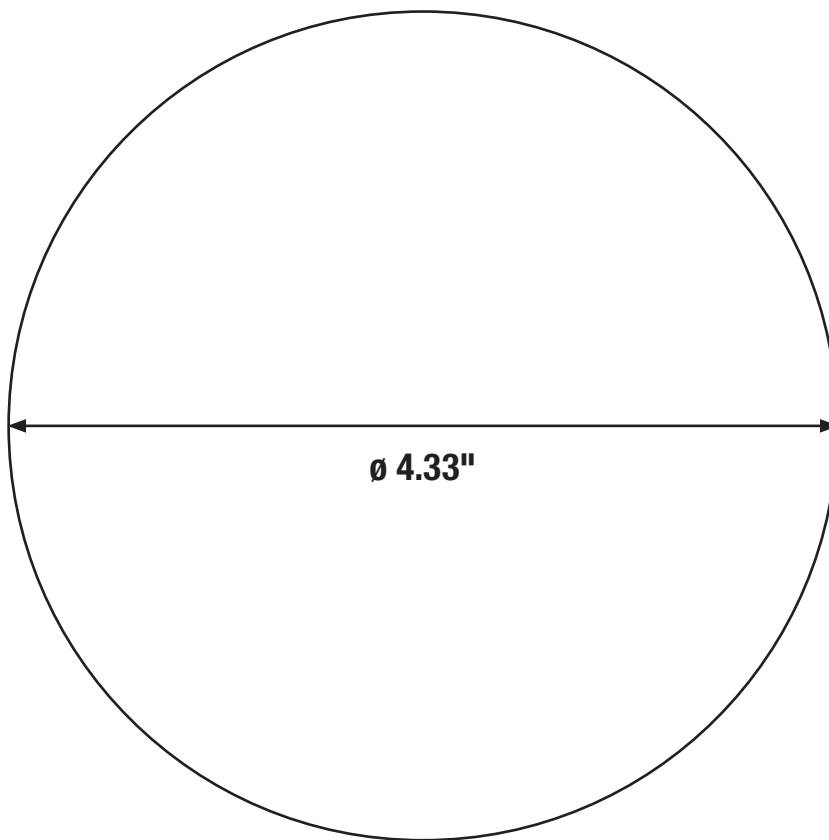

Installation

- Operating temperature range between -4°F and 104°F (-20°C and 40°C).
- Suitable for indoor and outdoor dry, damp and wet locations.
- The RT4 & RT5/6 Screw-based recessed downlight kits are dimmable down to 10% of full light output with compatible dimmers. The minimum dimming value is based on light output using compatible dimmers, and may not be an indication of the kit's full rated capability.
- Not intended for use with emergency light fixtures or exit lights.
- For use in housings that can structurally support a lamp weighing one pound.
- RT5/6 designed to install in standard 5" and 6" insulated and non-insulated housings.

Hole Cut Templates

RT4 Hole Cut Template