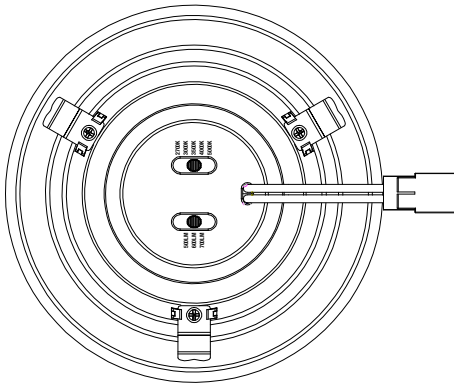

RT4 Smooth

RT5/6 Smooth

RT4 Baffle

RT5/6 Baffle

Dual Selectable Switches

RT4

RT5/6

CCT Selectable Switches

RT4

RT5/6

Installation

- Operating temperature range between -4°F and 104°F (-20°C and 40°C).
- Suitable for indoor and outdoor dry, damp and wet locations.
- The RT4 & RT5/6 Screw-based recessed downlight kits are dimmable down to 10% of full light output with compatible dimmers. The minimum dimming value is based on light output using compatible dimmers, and may not be an indication of the kit's full rated capability.
- Not intended for use with emergency light fixtures or exit lights.
- For use in housings that can structurally support a lamp weighing one pound.
- RT5/6 designed to install in standard 5" and 6" insulated and non-insulated housings.