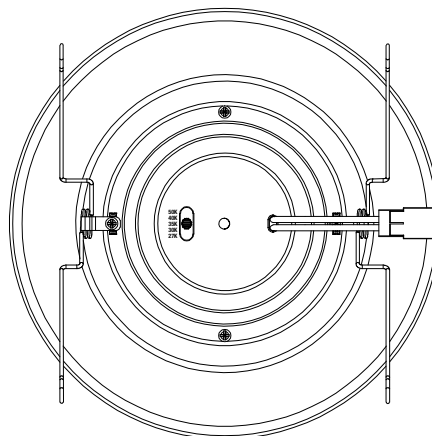

RT4 Smooth

RT5/6 Smooth

RT4 Baffle

RT5/6 Baffle

Dual Selectable Switches

RT4

RT5/6

CCT Selectable Switches

RT4

RT5/6

Installation

- Operating temperature range between -4°F and 104°F (-20°C and 40°C).
- Suitable for indoor and outdoor dry, damp and wet locations.
- The RT4 & RT5/6 Screw-based recessed downlight kits are dimmable down to 10% of full light output with compatible dimmers. The minimum dimming value is based on light output using compatible dimmers, and may not be an indication of the kit's full rated capability.
- Not intended for use with emergency light fixtures or exit lights.
- For use in housings that can structurally support a lamp weighing one pound.
- RT5/6 designed to install in standard 5" and 6" insulated and non-insulated housings.