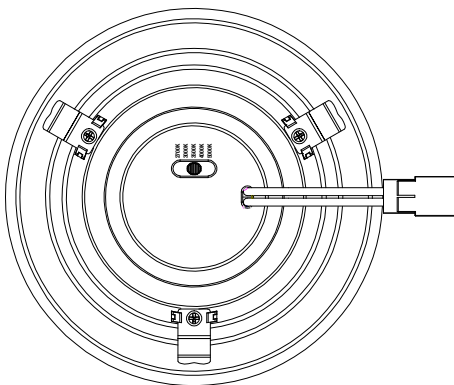

RT4 Smooth

RT5/6 Smooth

RT4 Baffle

RT5/6 Baffle

Dual Selectable Switches

RT4

RT5/6

CCT Selectable Switches

RT4

RT5/6

Installation

- Operating temperature range between -4°F and 104°F (-20°C and 40°C).
- Suitable for indoor and outdoor dry, damp and wet locations.
- The RT4 & RT5/6 Screw-based recessed downlight kits are dimmable down to 10% of full light output with compatible dimmers. The minimum dimming value is based on light output using compatible dimmers, and may not be an indication of the kit's full rated capability.
- Not intended for use with emergency light fixtures or exit lights.
- For use in housings that can structurally support a lamp weighing one pound.
- RT5/6 designed to install in standard 5" and 6" insulated and non-insulated housings.