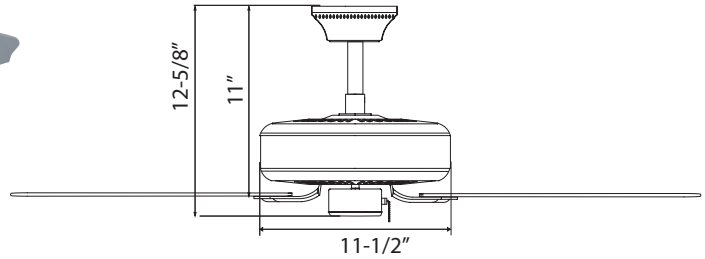

## Sunset, 5-Blade, 52" Sweep, Wet Listed

#### Dimensions

12-5/8"	11-1/2"	11"
Height (lowest point)	Width (housing)	Height (top of blade)